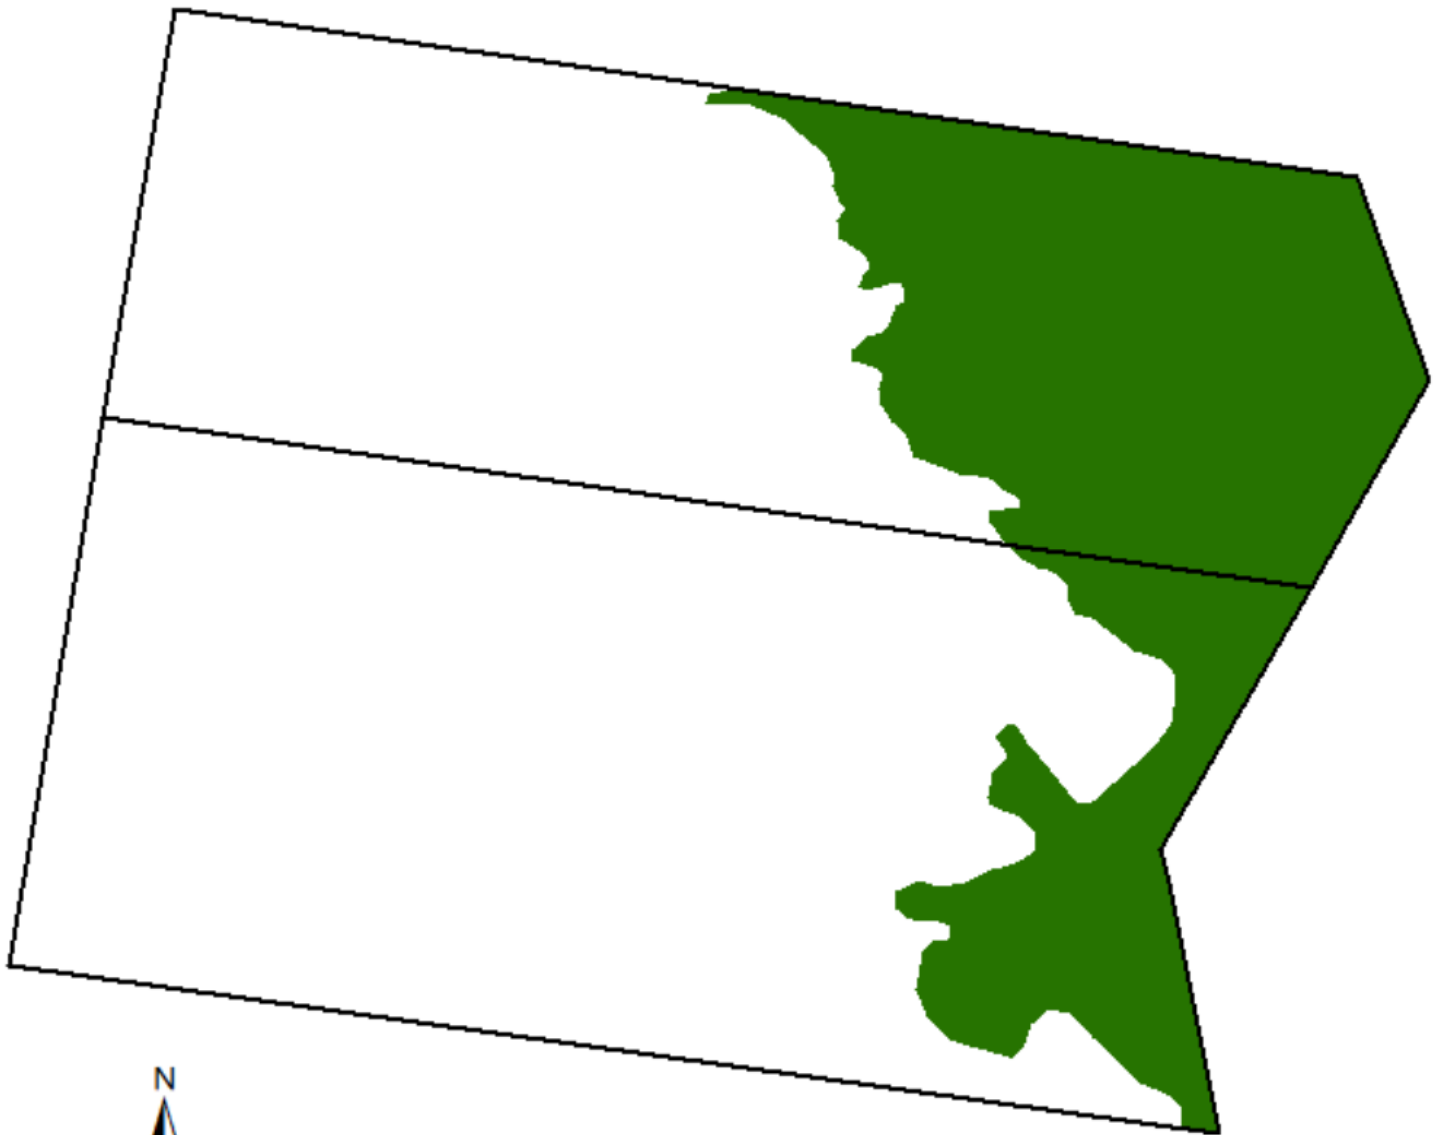

# Nature Conservation (Koala) Conservation Plan 2017

## Koala habitat area determination map

*This koala habitat area determination map is issued by the Department of Environment and Science as an attachment to a notice of decision issued under section 7C of the Nature Conservation (Koala) Conservation Plan 2017. This map will be taken to be the Koala Conservation Plan Map as it relates to koala habitat areas for the land that is subject to this decision until the Koala Conservation Plan Map is updated.*

Compiled by the Queensland Herbarium, DES.  
Date: 20/01/2023

Coordinate System: GCS GDA 1994  
Datum: GDA 1994  
Units: Degree

### Legend

-  Selected DCDB Parcels
-  Updated Core Koala Habitat Area