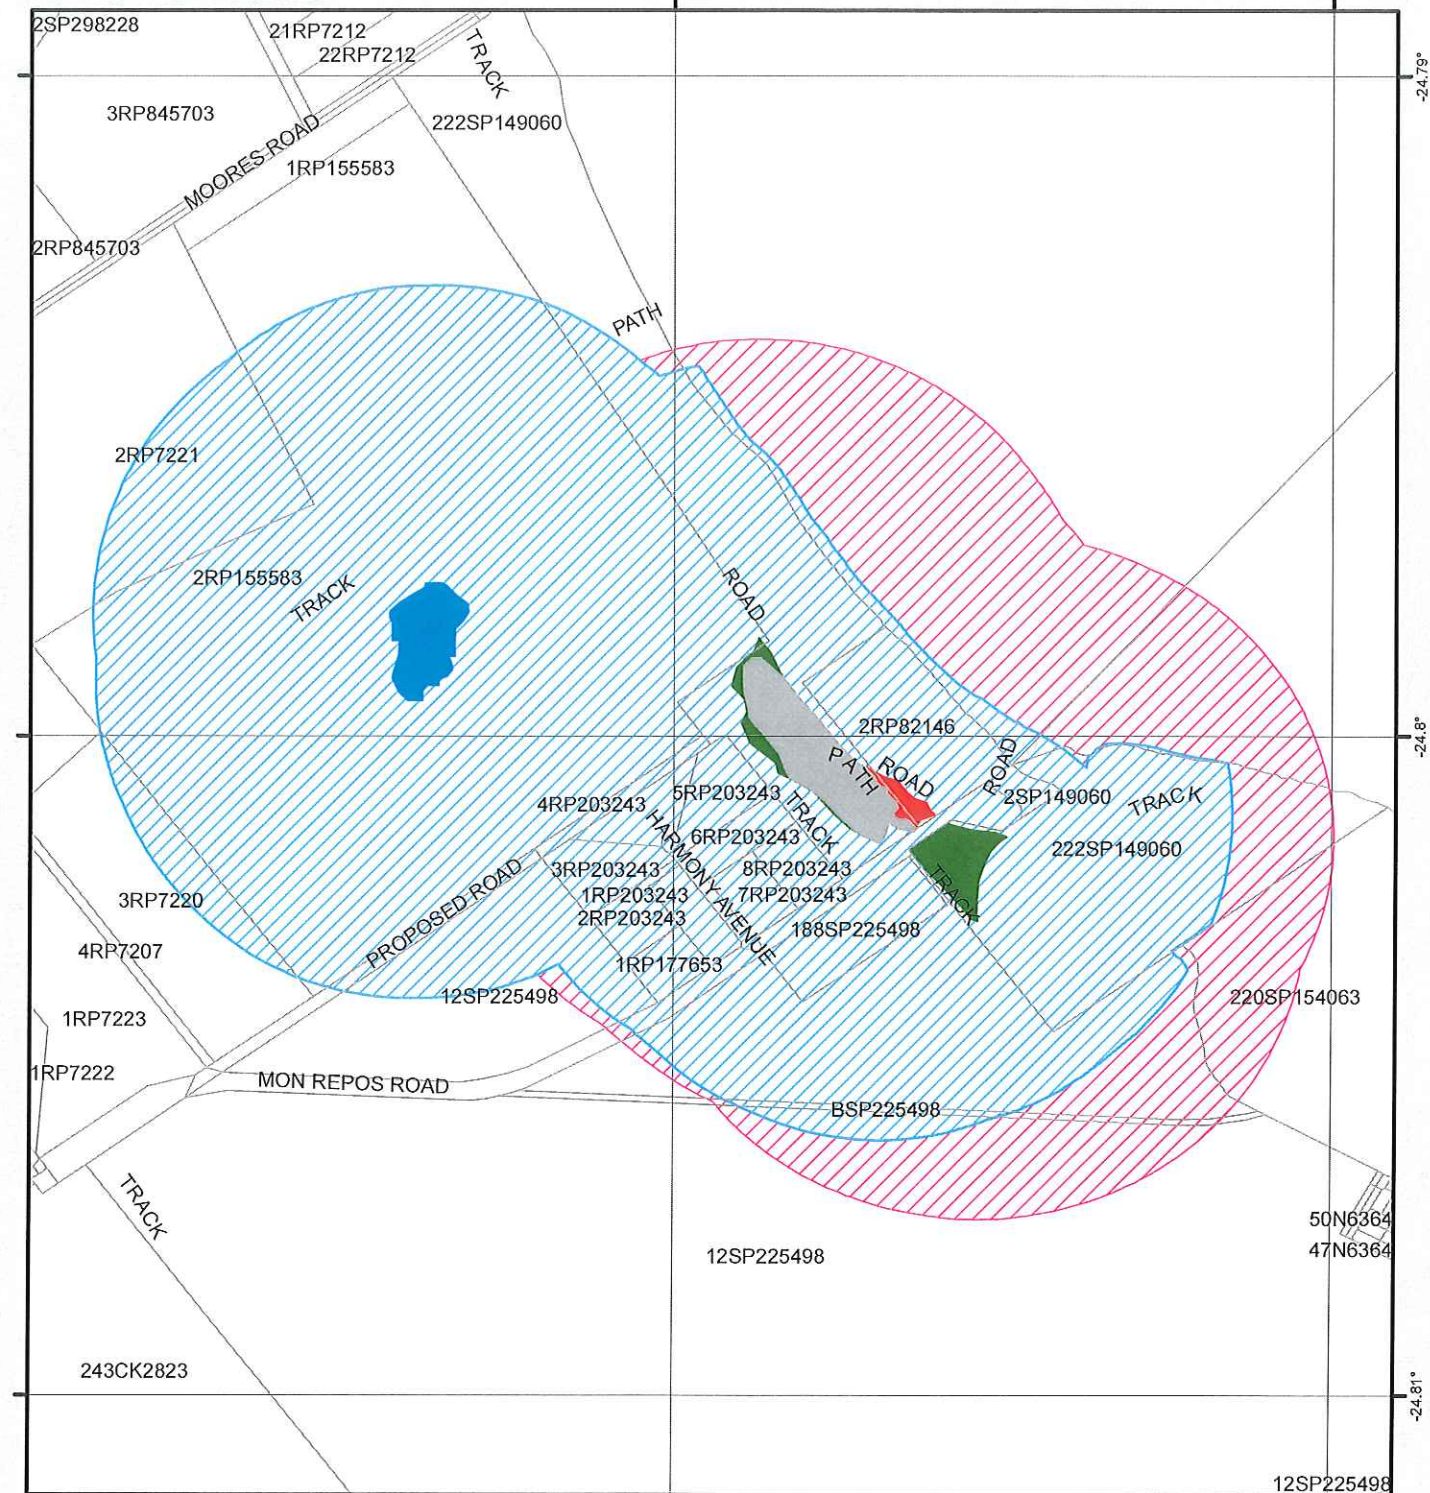

Current as at 1 September 2019

Amendment

Amendment of wetland maps Environmental Protection Regulation 2019 Mon Repos Road, Mon Repos Beach, Bundaberg

Map Amendment Register Request No.117
Map of Queensland Wetland Environmental Values Amendment No: QWEV0002
Map of Great Barrier Reef Wetland Protection Areas Amendment No: WPA00044

NOTE:
An amendment to the Map of Queensland Wetland Environmental Values amends a wetland shown on the Map of Great Barrier Reef Wetland Protection Areas

Legend

- Property Boundary
- AMENDMENT UNDER THE MAP OF QUEENSLAND WETLAND ENVIRONMENTAL VALUES**
- ADD AS PART OF A GBR HES WETLAND
- NO CHANGE TO PART OF A WETLAND
- REMOVE AS PART OF A WETLAND
- AMENDMENT UNDER THE MAP OF GREAT BARRIER REEF WETLAND PROTECTION AREAS**
- Additional Wetland Protection Area
- Queensland Wetland Environmental Values**
- Great Barrier Reef wetland of high ecological significance

- a wetland or a wetland protection area on the 'Map of Great Barrier Reef wetland protection areas' amended under section 186 of the Environmental Protection Regulation 2019, or
- a wetland on the 'Map of Queensland wetland environmental values' amended section 19 of the Environmental Protection (Water and Wetland Biodiversity) Policy 2019

2. The relevant map will be revised electronically to incorporate the amended data contained in this paper format map and released as a new version at a future date.

Director

Date 29/10/19

GBR- Great Barrier Reef
HES- High ecological significance