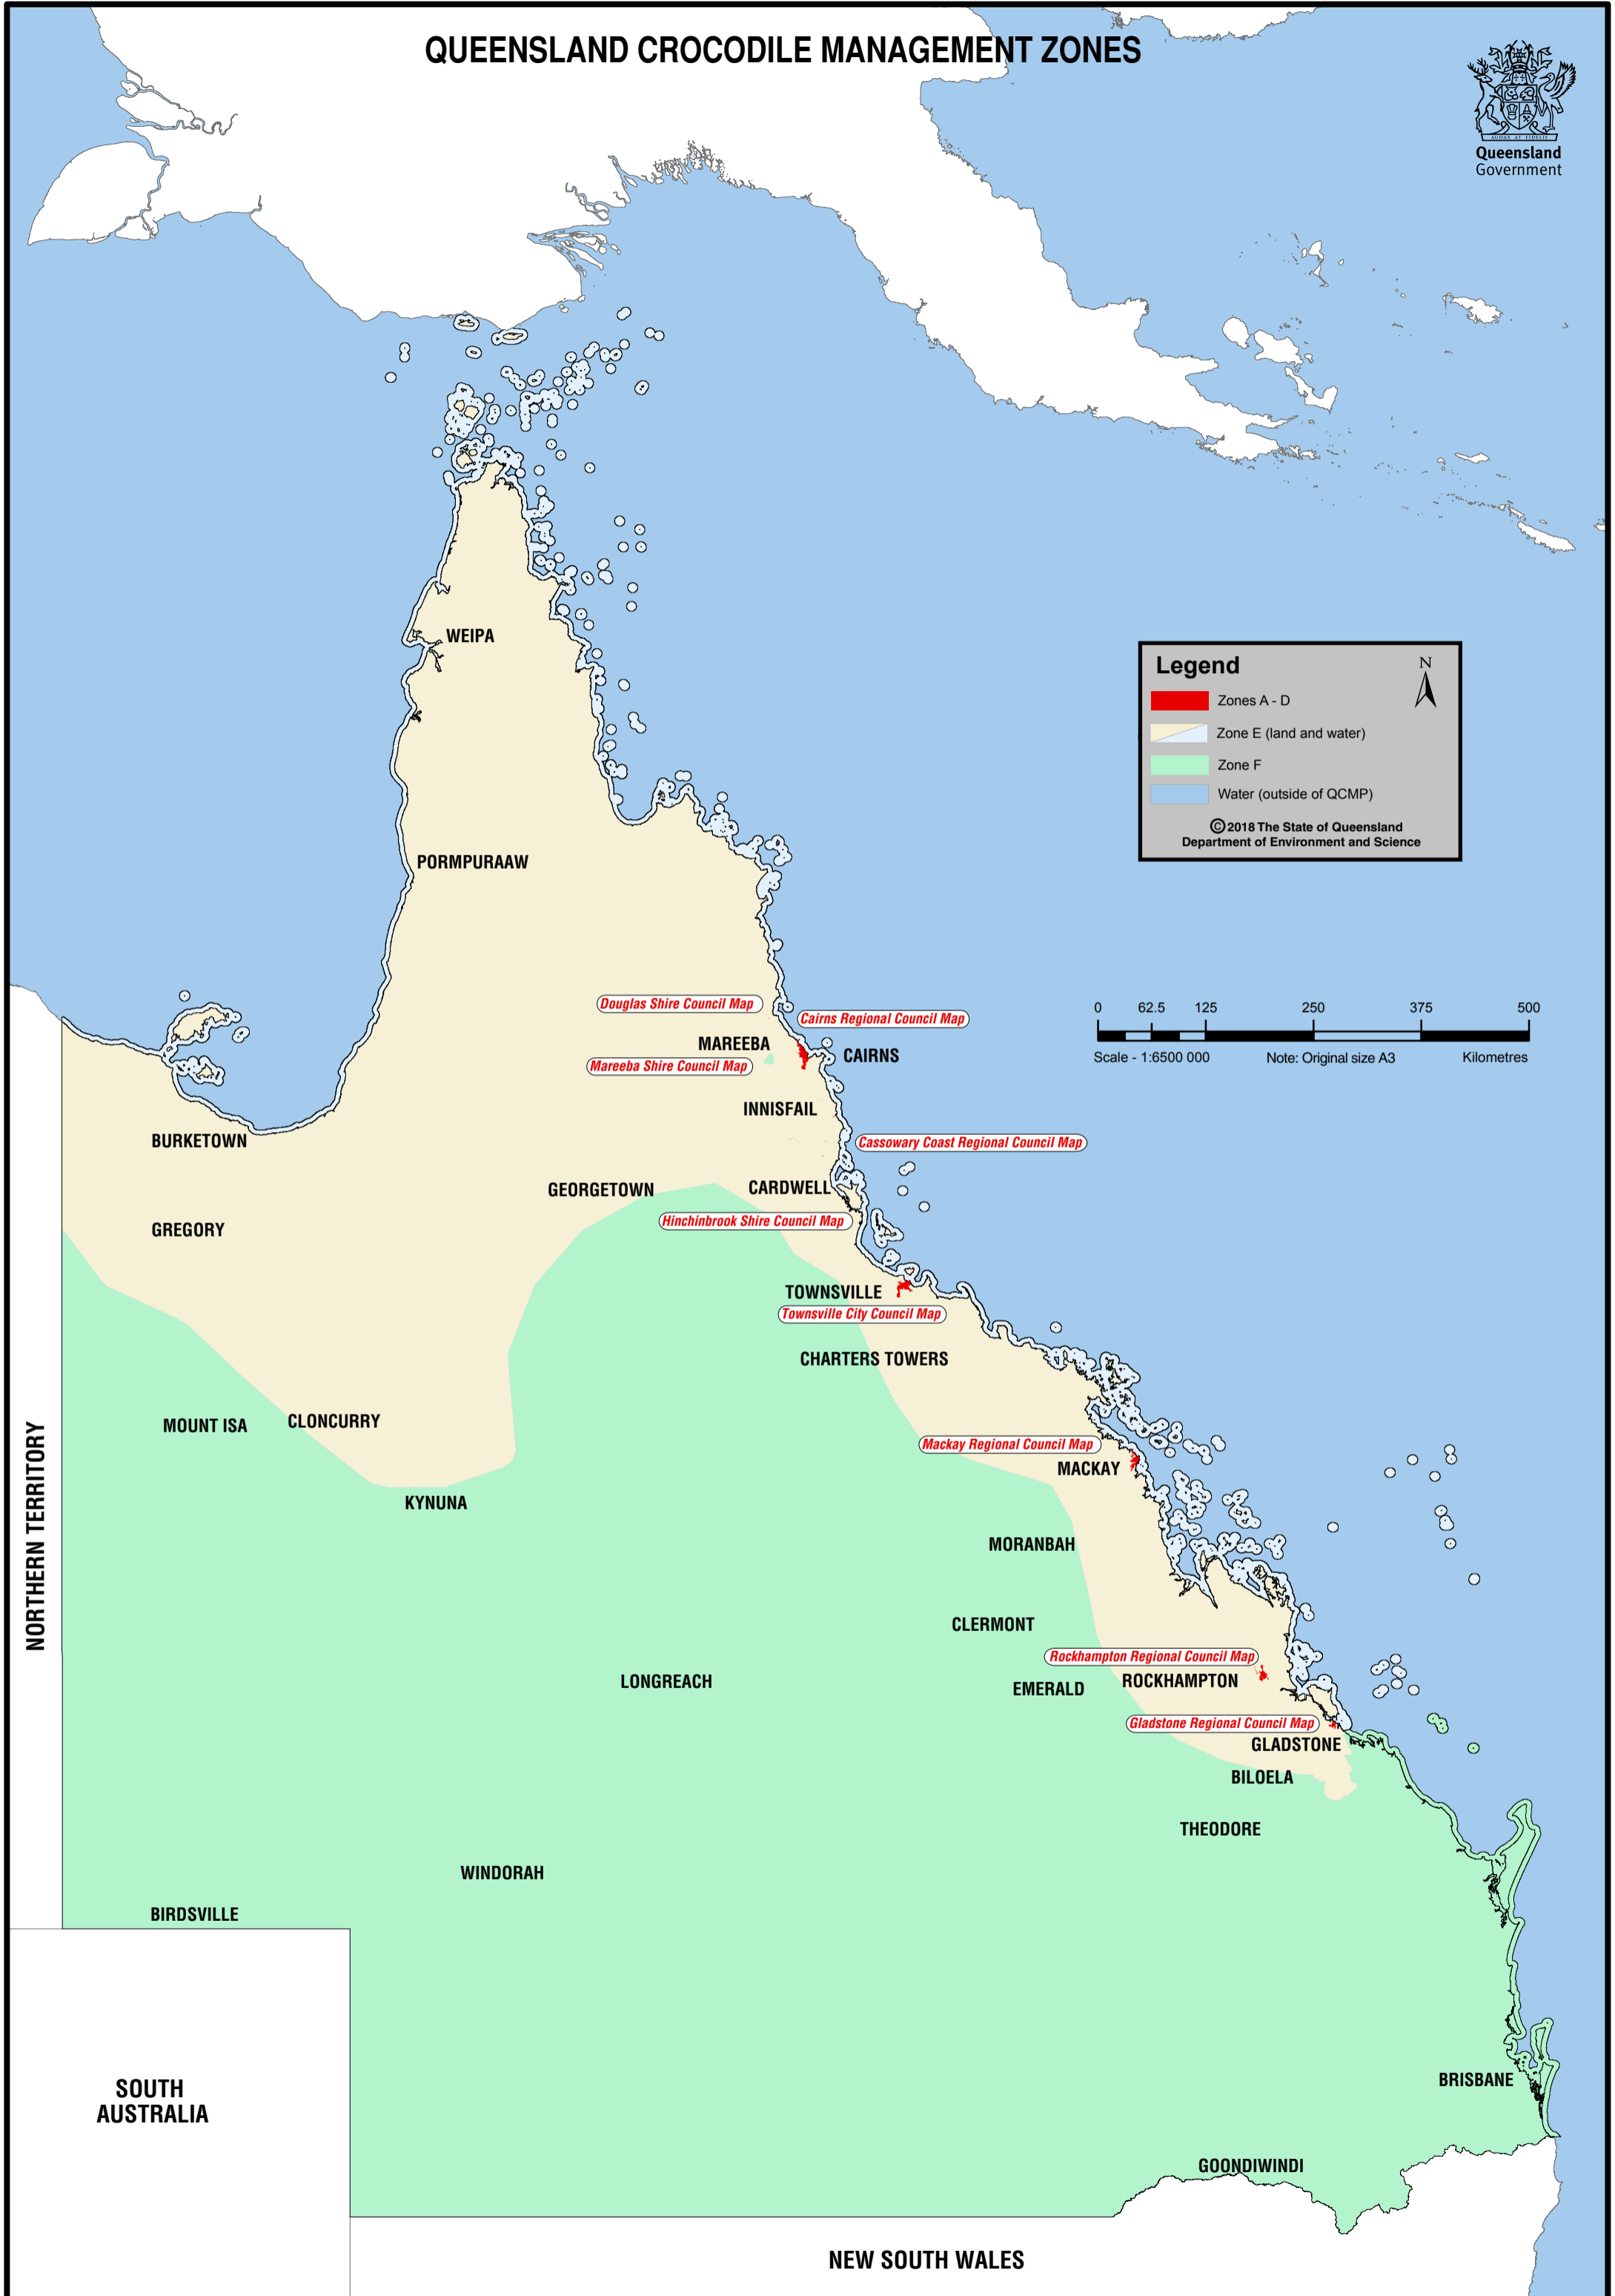

QUEENSLAND CROCODILE MANAGEMENT ZONES

Legend

- Zones A - D
- Zone E (land and water)
- Zone F
- Water (outside of QCMP)

© 2018 The State of Queensland
Department of Environment and Science