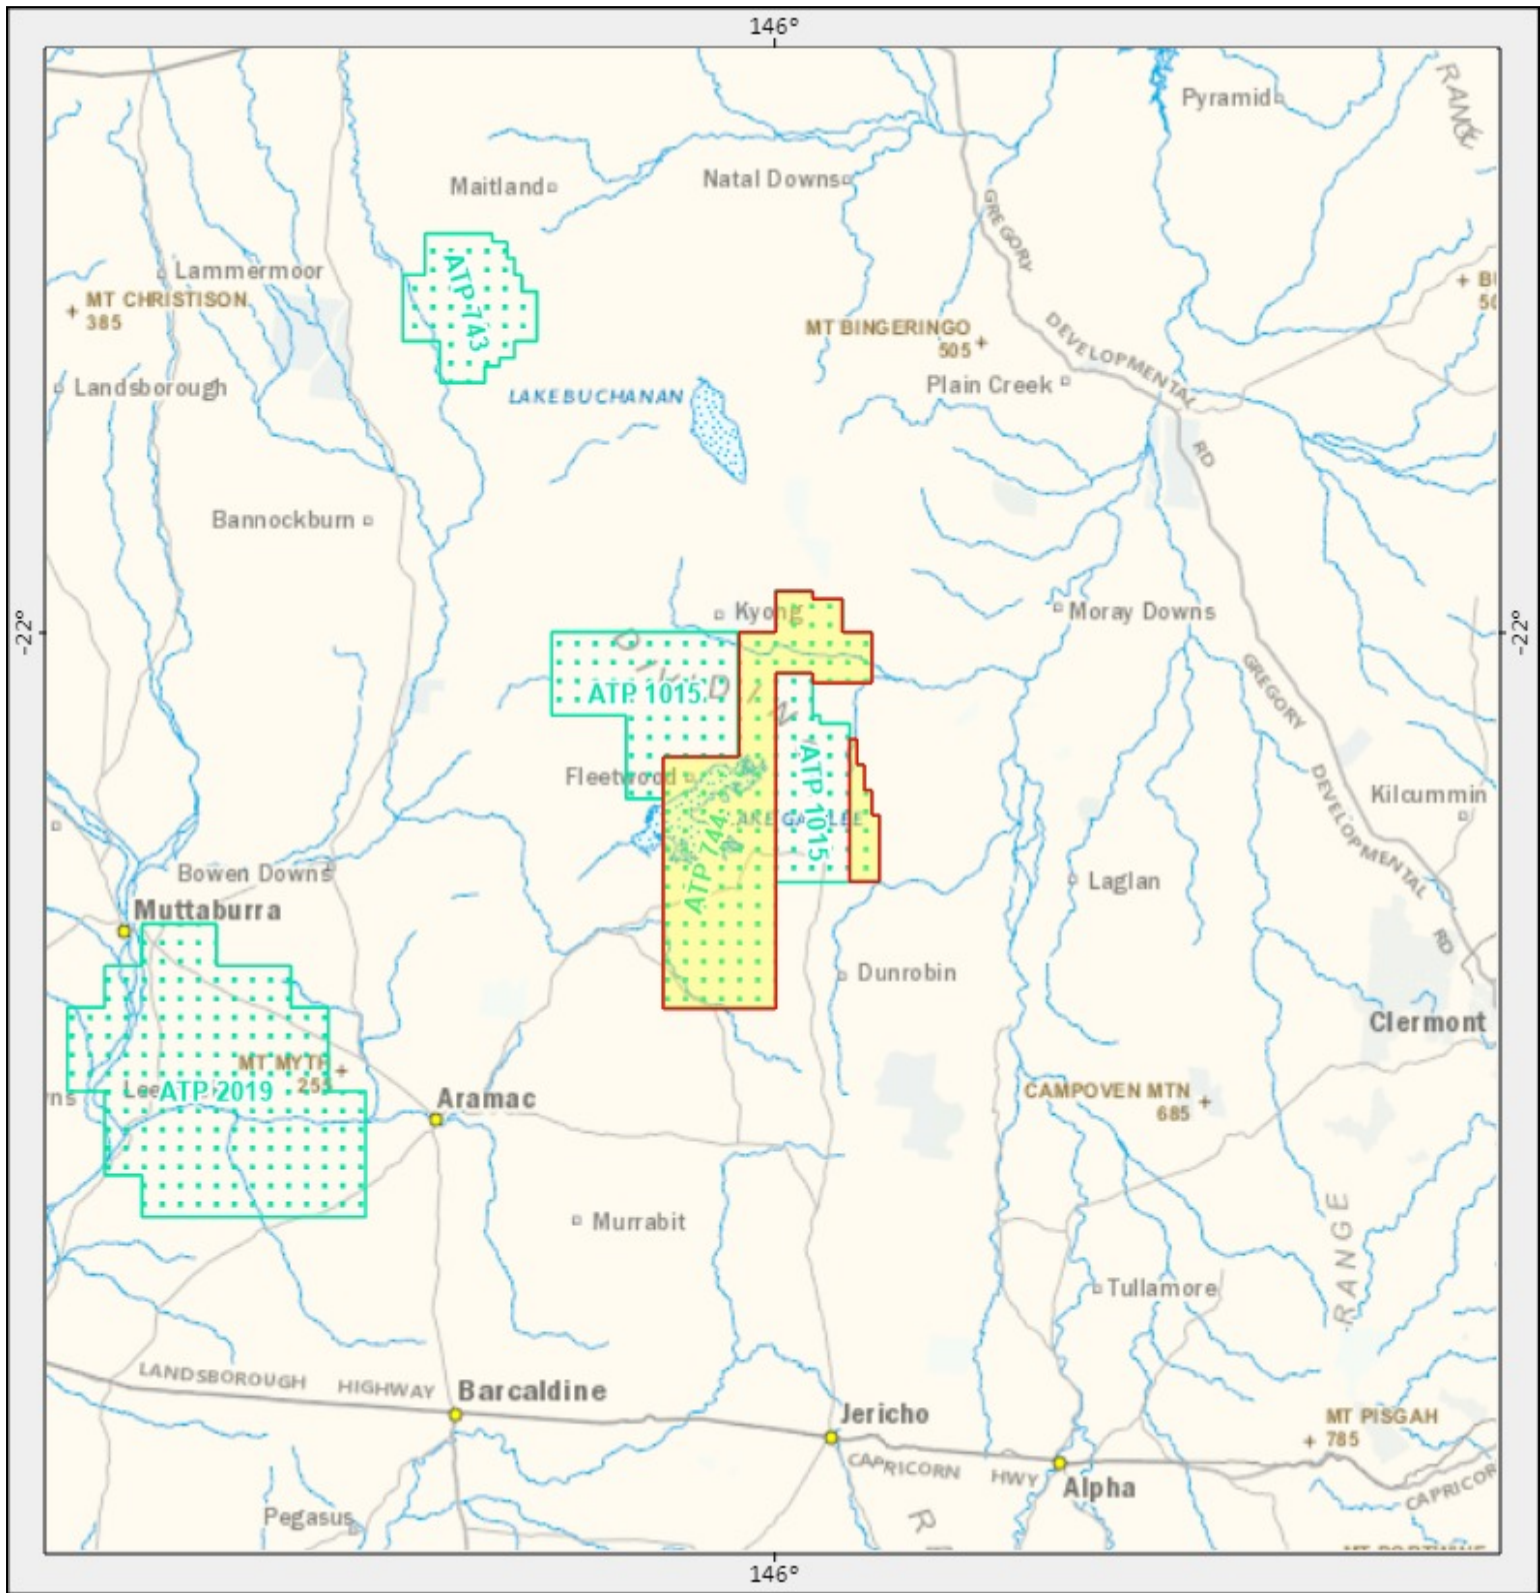

Map of ATP744

A product of
GeoResGlobe

Legend

 ATP application

 ATP granted

Places: ATP granted

 ATP 744

0 50 km

Scale: 1:1819408

Printed at: A4

Print date: 30/5/2024

Projection: Web Mercator EPSG 102100 (3857)

For more information, visit
<https://georesglobe.information.qld.gov.au/help-info/Contact-us.html>

Includes material © State of Queensland 2024. You are responsible for ensuring that the map is suitable for your purposes. The State of Queensland makes no representation or warranties in relation to the map contents and disclaims all liability.

Imagery includes material © CNES reproduced under licensed from Airbus DS, all rights reserved © 21AT © Earth-i, all rights reserved, © Planet Labs PBC, 2023

Map of ATP744

 Attribution

Esri, USGS

Department of Resources, Dept. of
Environment and Science, Esri,
TomTom, Garmin, FAO, NOAA, USGS