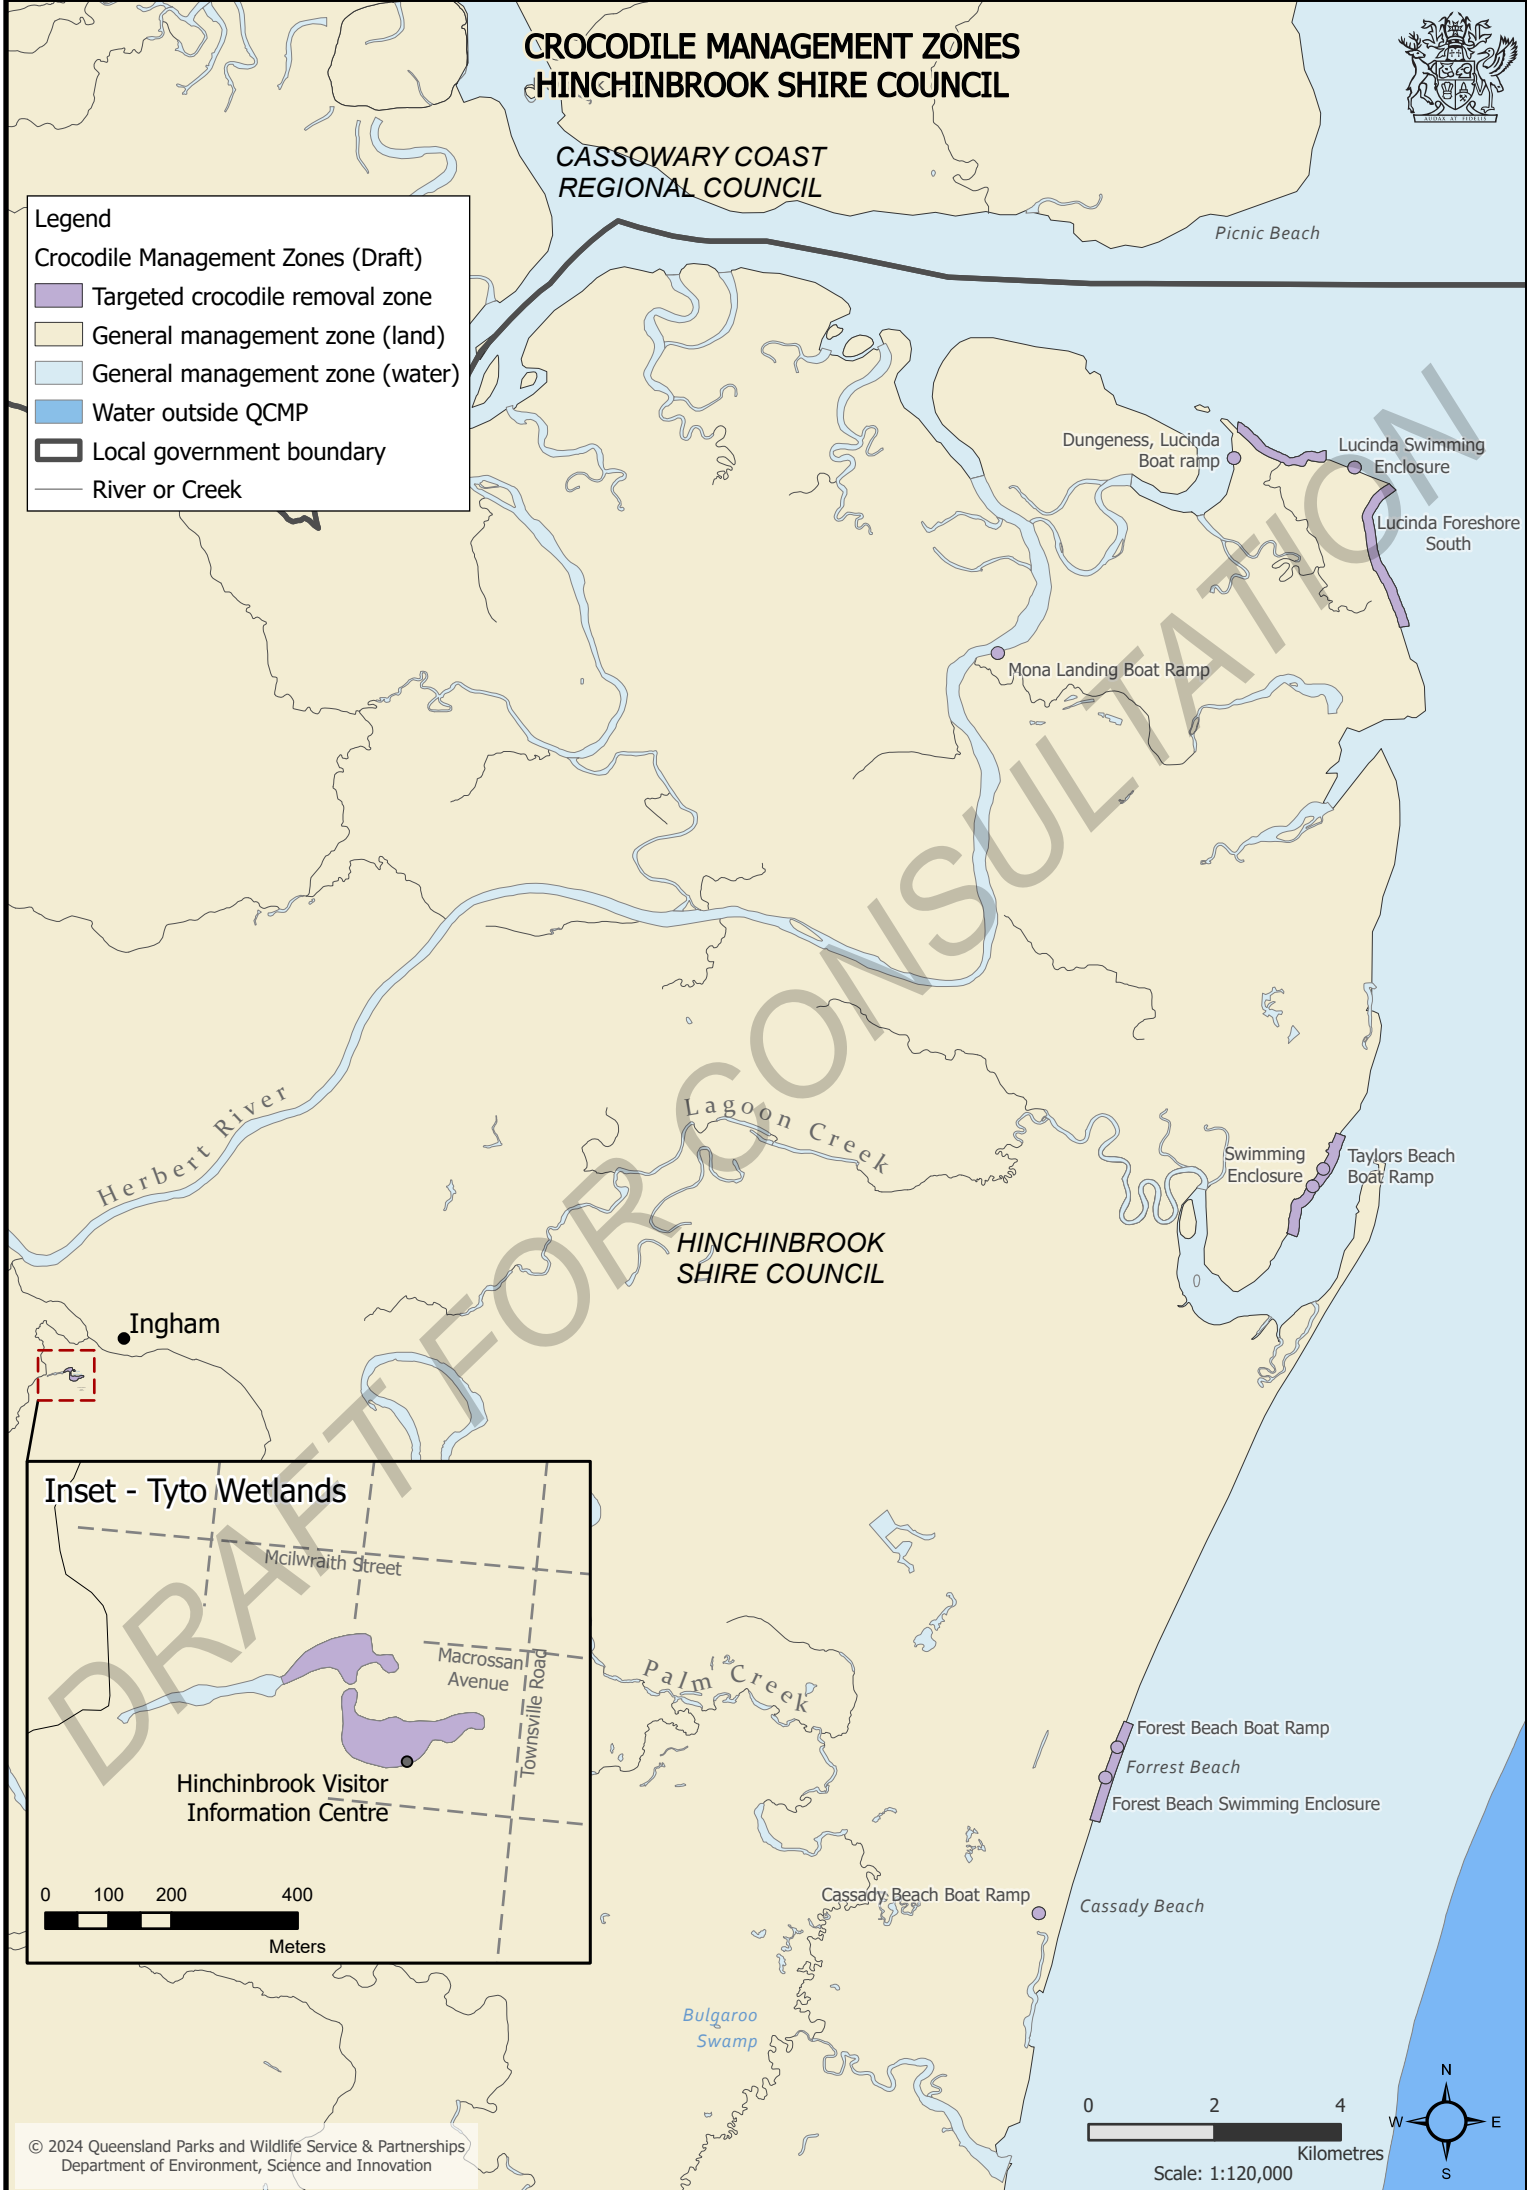

CROCODILE MANAGEMENT ZONES HINCHINBROOK SHIRE COUNCIL

CASSOWARY COAST
REGIONAL COUNCIL

Legend

Crocodile Management Zones (Draft)

- Targeted crocodile removal zone
- General management zone (land)
- General management zone (water)
- Water outside QCMP
- Local government boundary
- River or Creek

Inset - Tyto Wetlands

McIlwraith Street

Macrossan Avenue

Townsville Road

Palm Creek

Hinchinbrook Visitor Information Centre

0 100 200 400
Meters

0 2 4
Kilometres

Scale: 1:120,000