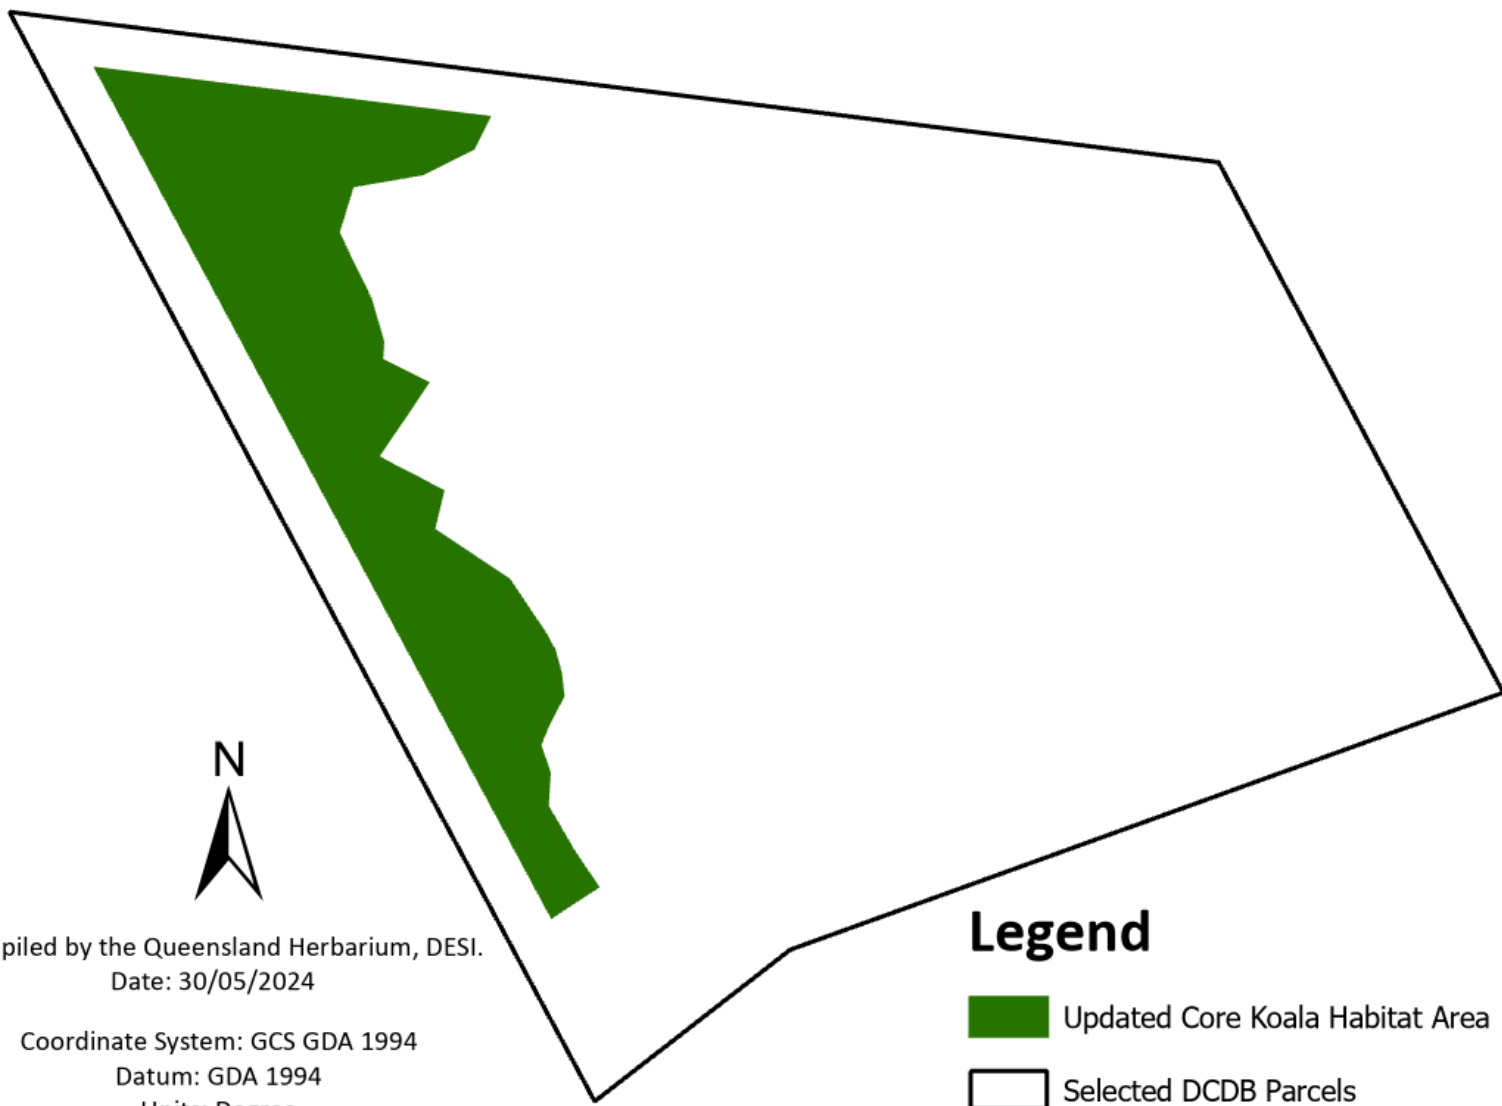

Nature Conservation (Koala) Conservation Plan 2017

Koala habitat area determination map

This koala habitat area determination map is issued by the Department of Environment, Science and Innovation as an attachment to a notice of decision issued under section 7C of the Nature Conservation (Koala) Conservation Plan 2017. This map will be taken to be the Koala Conservation Plan Map as it relates to koala habitat areas for the land that is subject to this decision until the Koala Conservation Plan Map is updated.

Compiled by the Queensland Herbarium, DESI.
Date: 30/05/2024

Coordinate System: GCS GDA 1994
Datum: GDA 1994
Units: Degree

Legend

-  Updated Core Koala Habitat Area
-  Selected DCDB Parcels