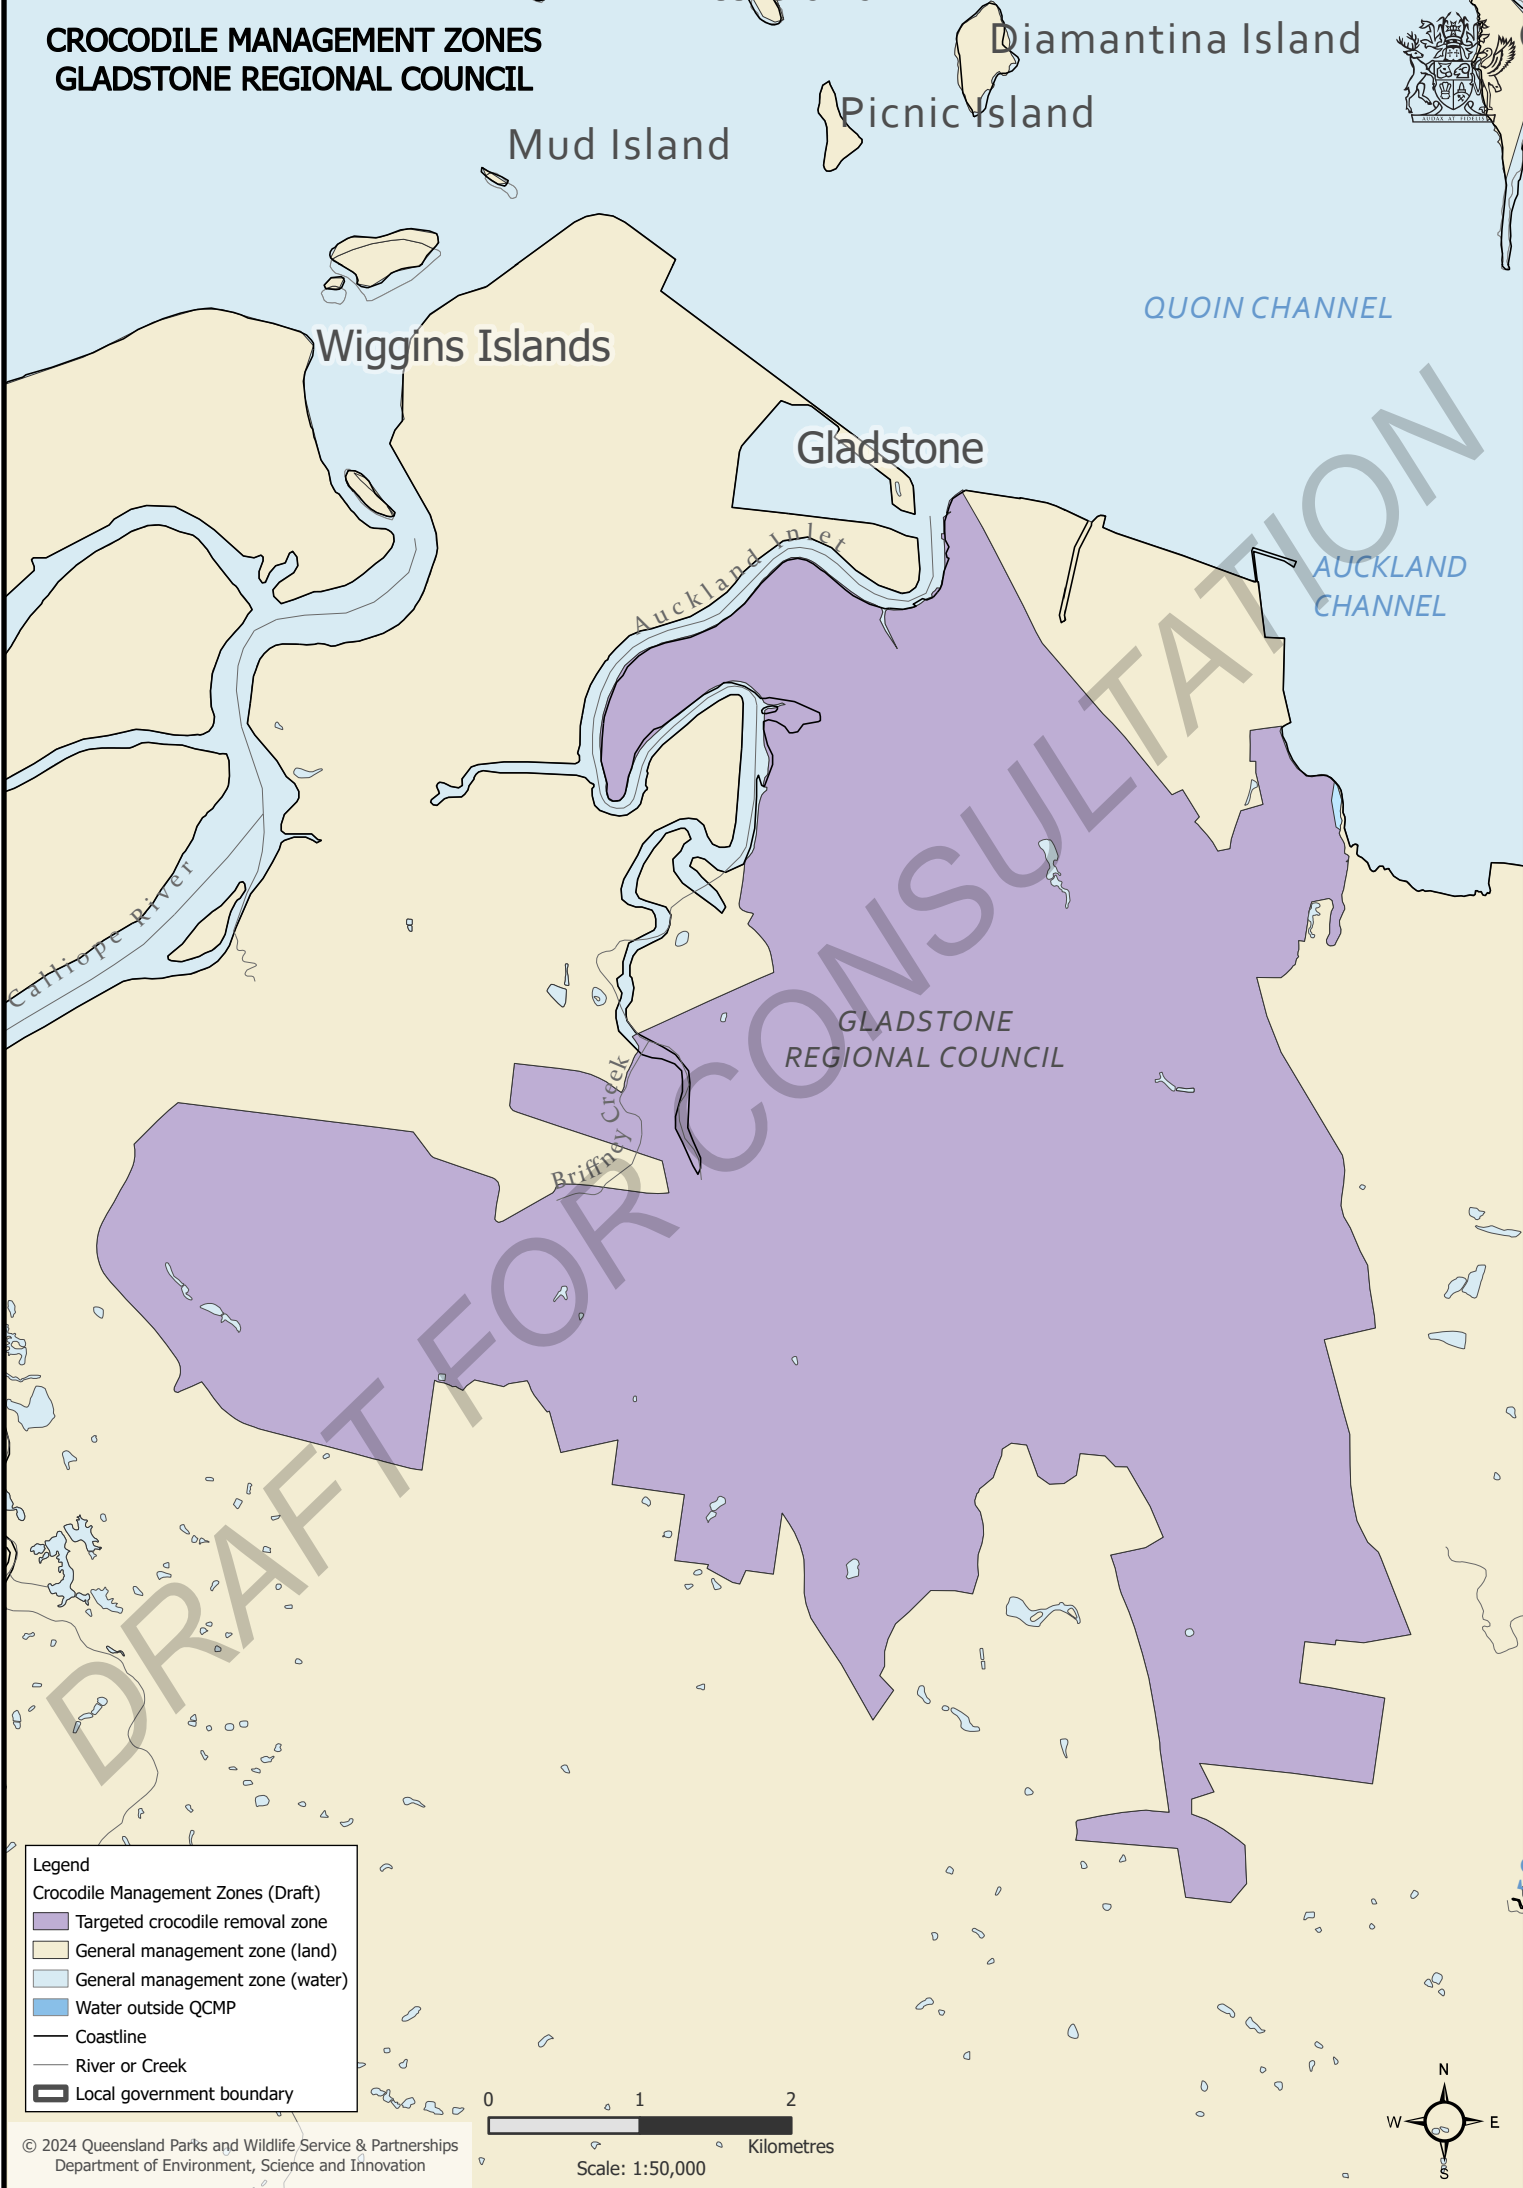

**CROCODILE MANAGEMENT ZONES
GLADSTONE REGIONAL COUNCIL**

Legend

Crocodile Management Zones (Draft)

- Targeted crocodile removal zone
- General management zone (land)
- General management zone (water)
- Water outside QCMP
- Coastline
- River or Creek
- Local government boundary

Scale: 1:50,000