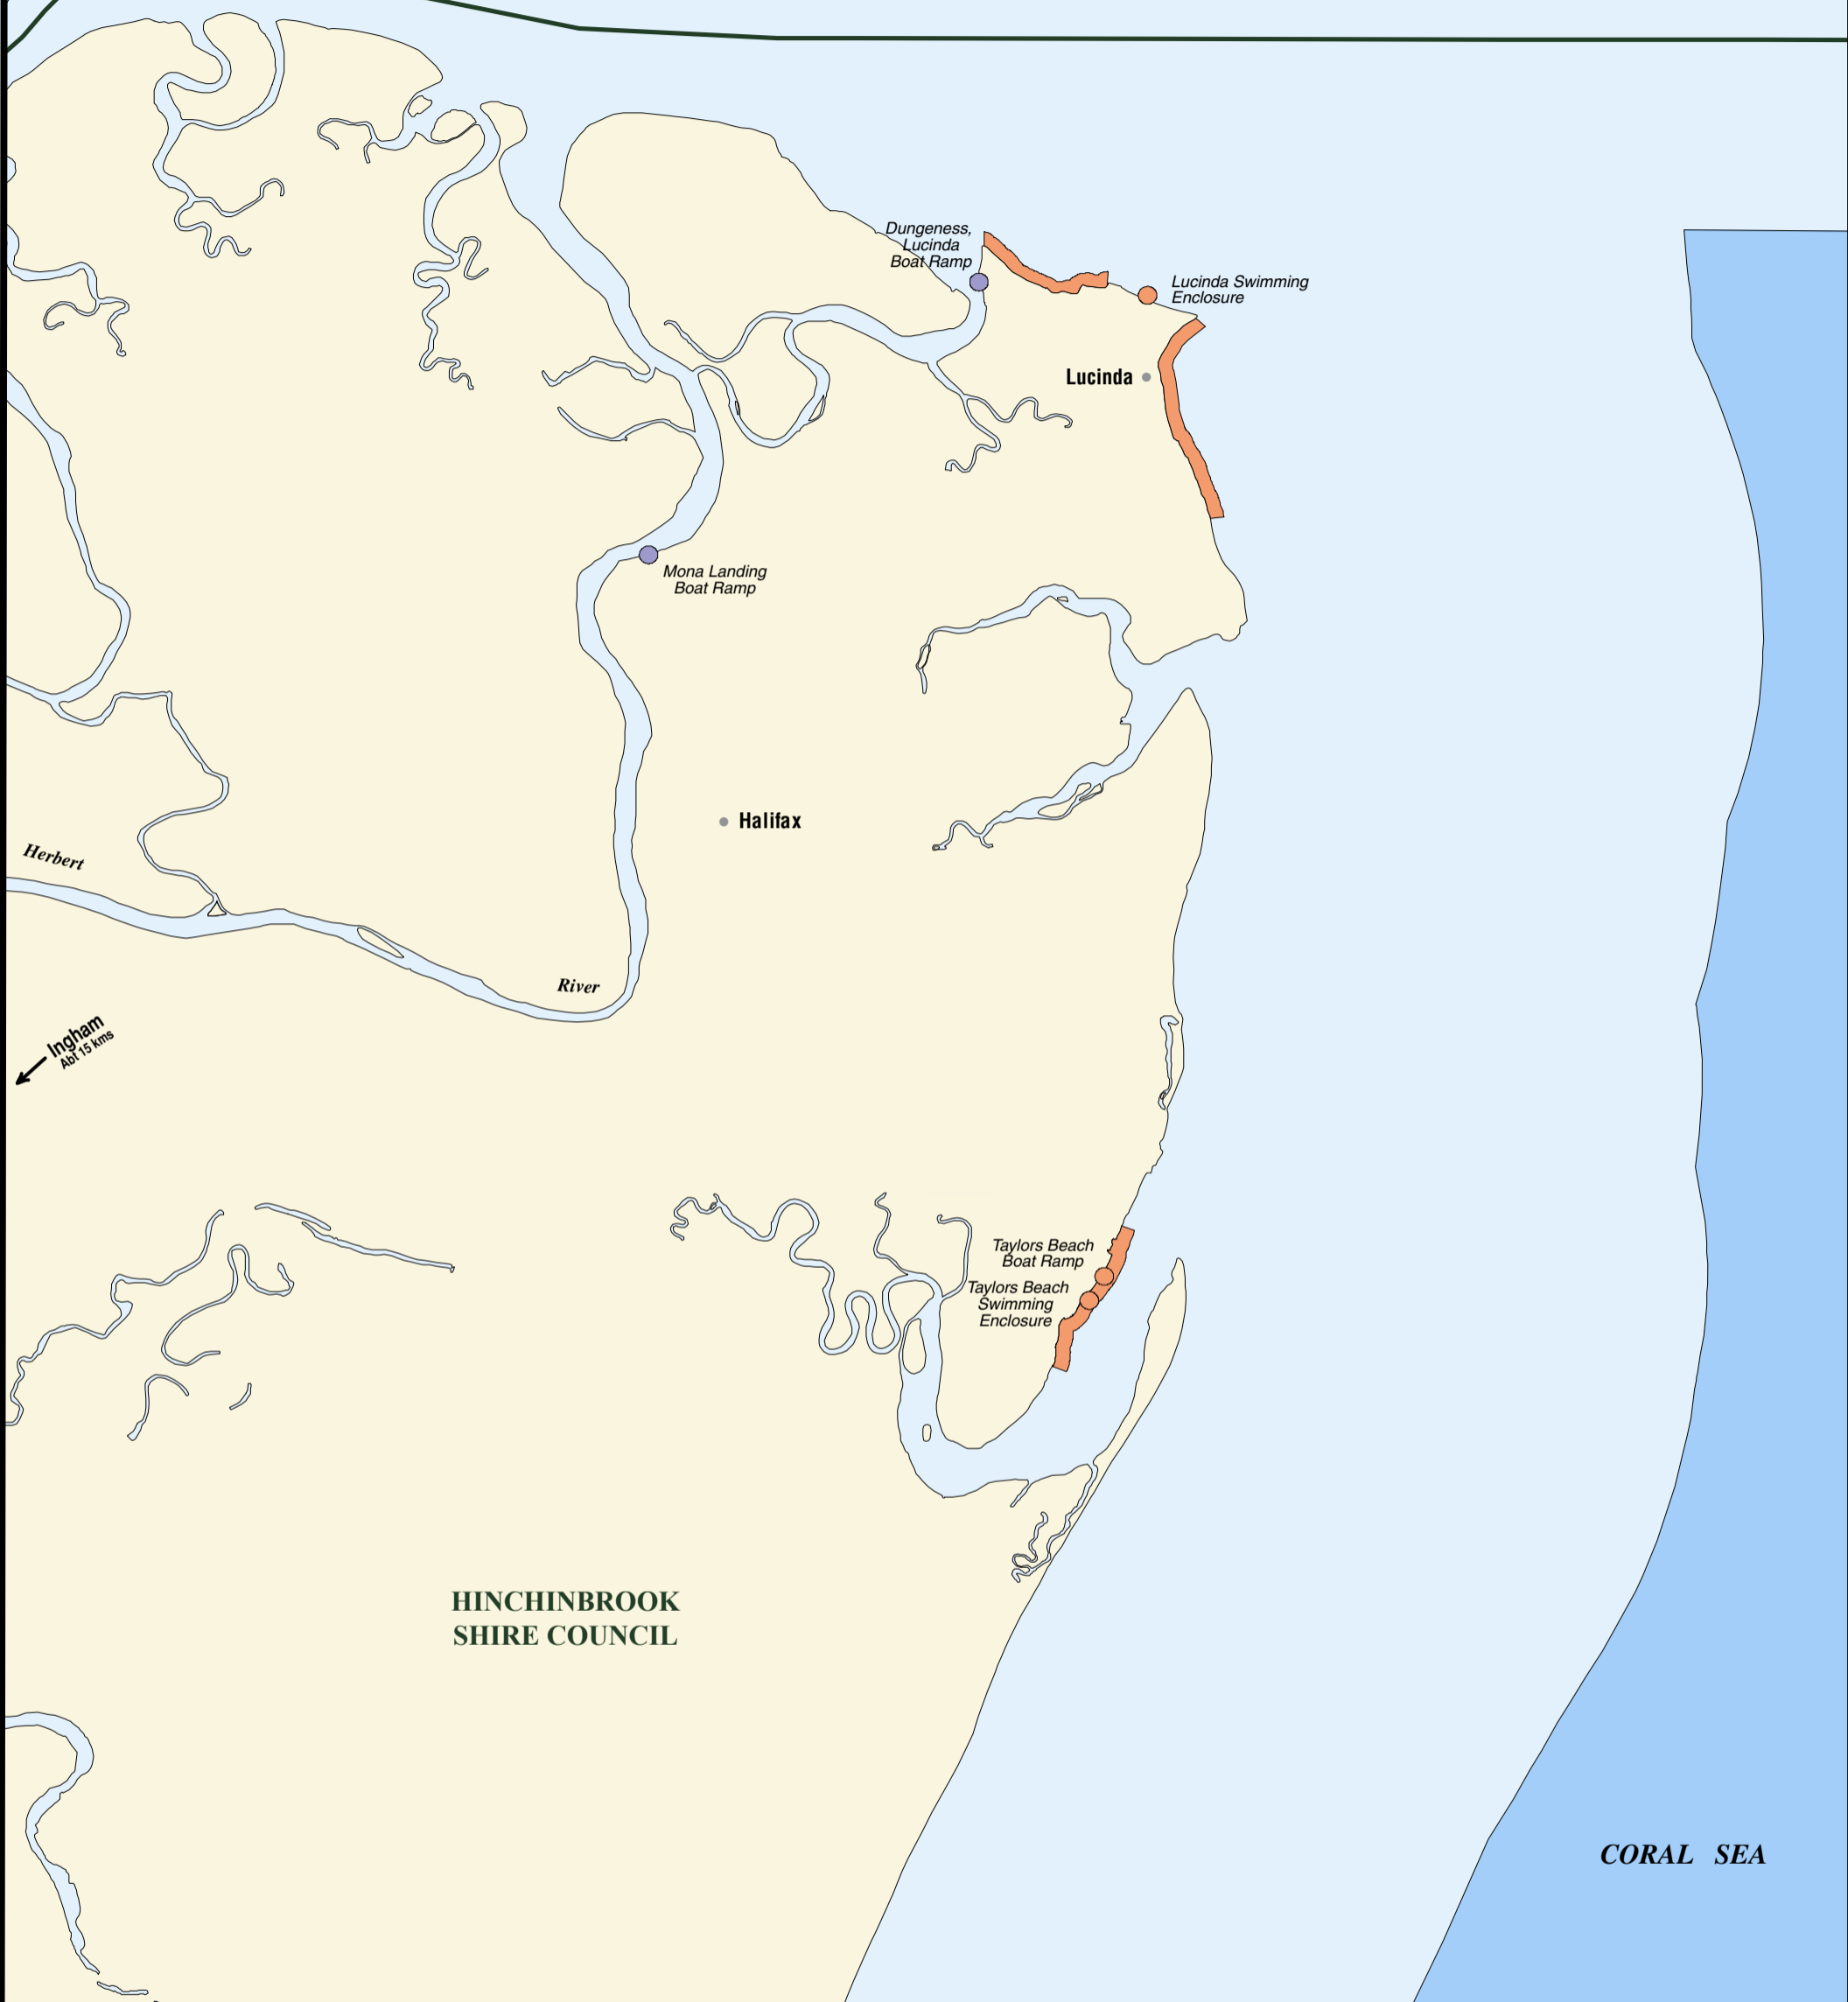

Hinchinbrook Island

CROCODILE MANAGEMENT ZONES HINCHINBROOK SHIRE COUNCIL

CASSOWARY COAST
REGIONAL COUNCIL

• Halifax

• Lucinda

Herbert

River

Ingham
Abt 15 kms

Taylor's Beach
Boat Ramp
Taylor's Beach
Swimming Enclosure

Forest Beach
Boat Ramp
Forest Beach
Swimming Enclosure

Cassidy Beach
Boat Ramp

CORAL SEA

HINCHINBROOK
SHIRE COUNCIL

Legend

-  Local Government Boundaries
-  Zone C
-  Zone D
-  Zone E (land and water)
-  Water (outside of QCMP)
-  Regional Centres