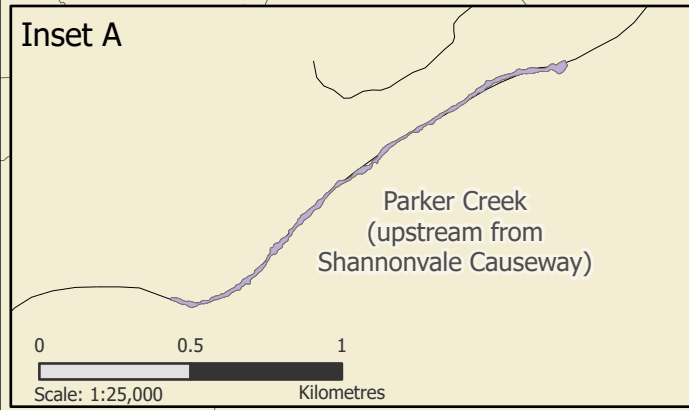

CROCODILE MANAGEMENT ZONES DOUGLAS SHIRE COUNCIL

Inset A

Inset B

Legend

- Crocodile Management Zones (Draft)
- Targeted crocodile removal zone
- General management zone (land)
- General management zone (water)
- Water outside QCMP
- Coastline
- River or Creek
- Local government boundary