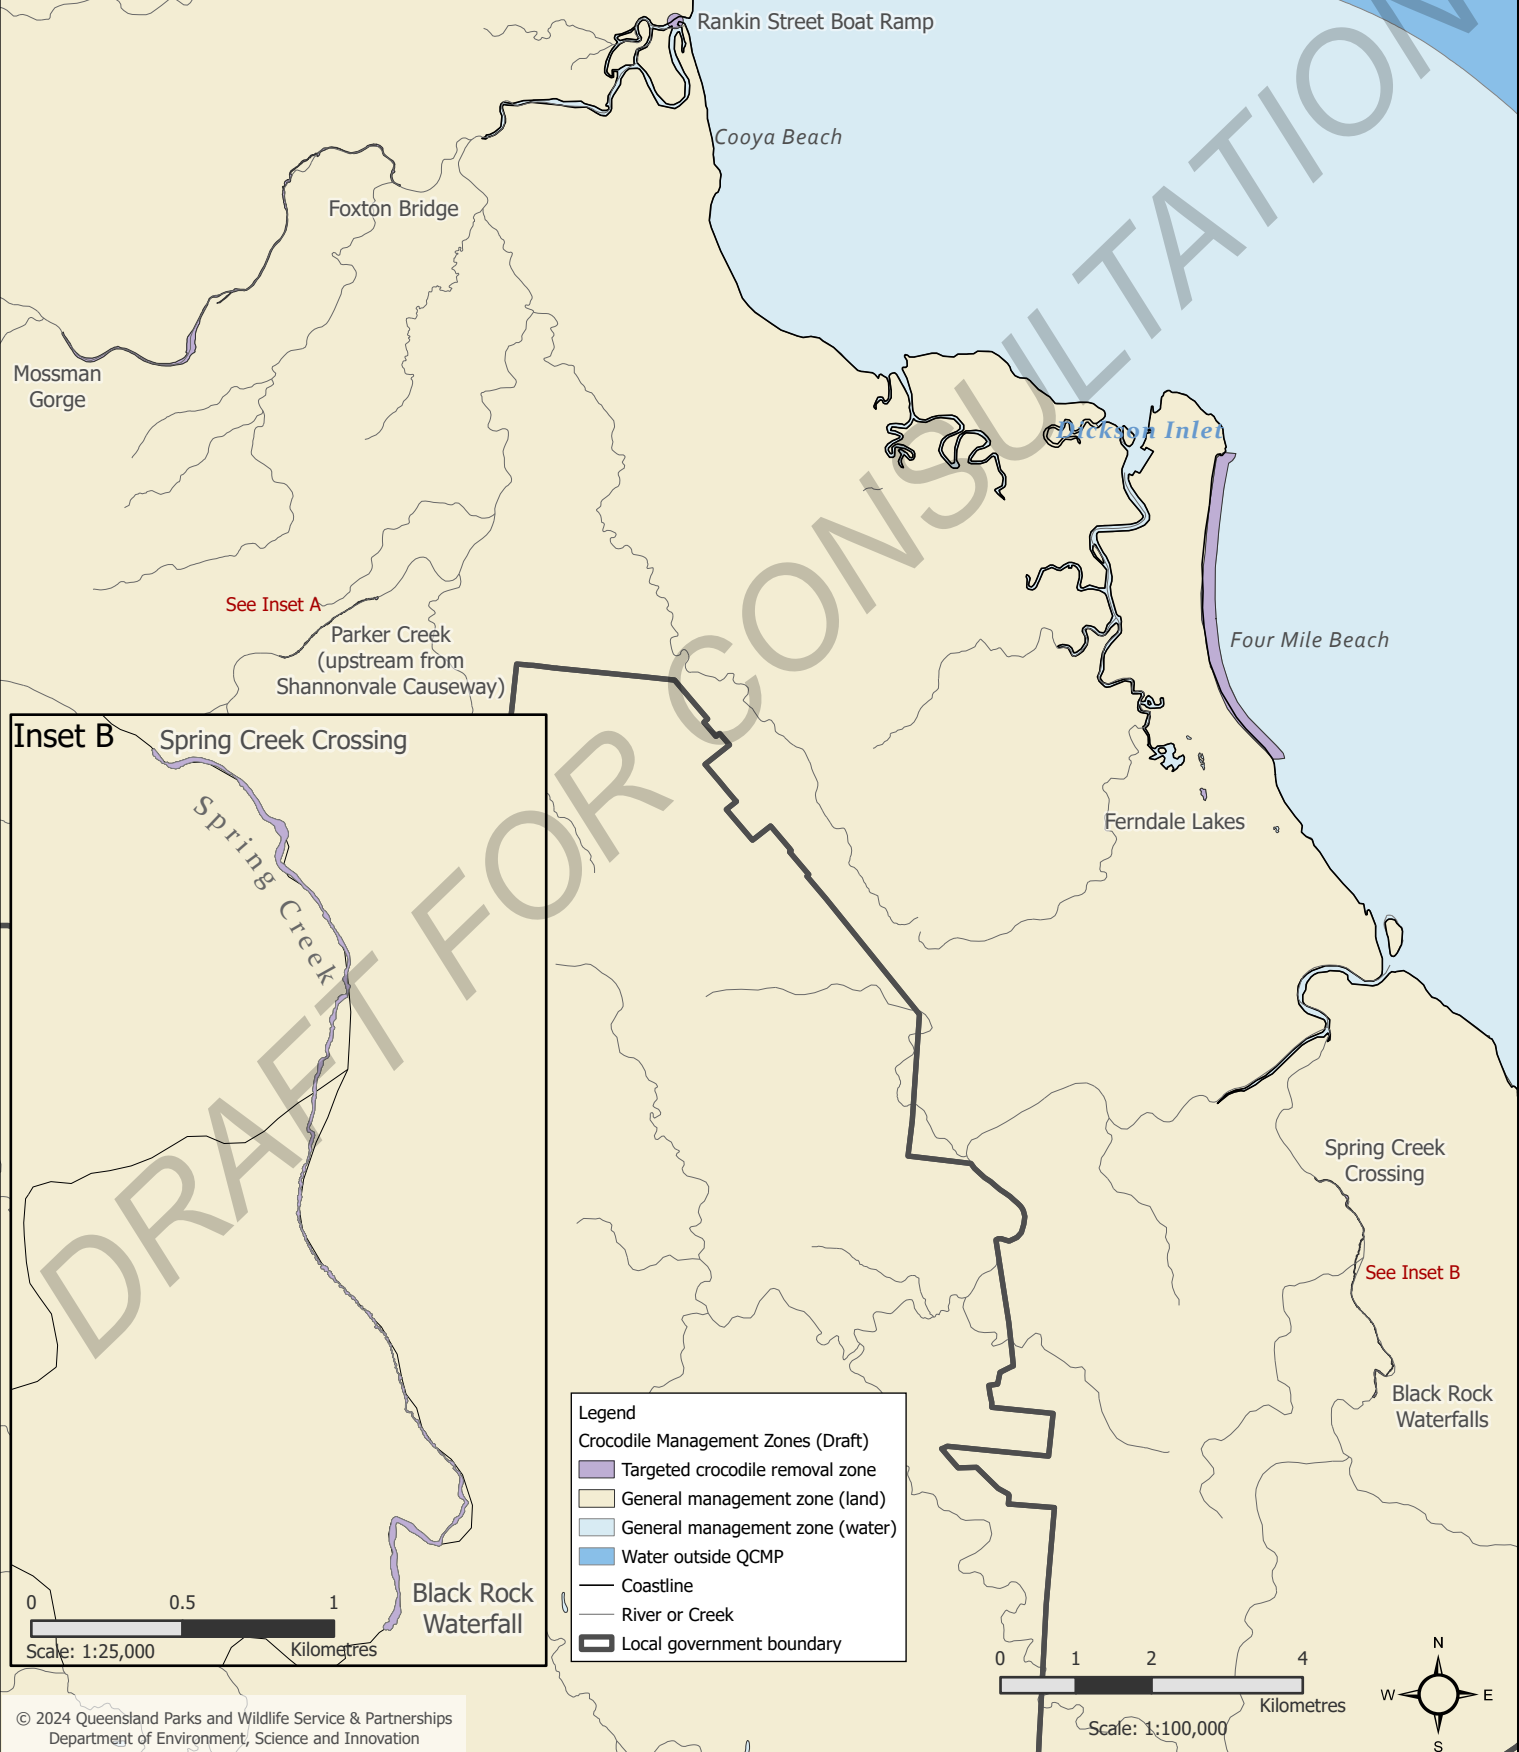

CROCODILE MANAGEMENT ZONES DOUGLAS SHIRE COUNCIL

Inset A

Inset B

Legend

- Crocodile Management Zones (Draft)
- Targeted crocodile removal zone
- General management zone (land)
- General management zone (water)
- Water outside QCMP
- Coastline
- River or Creek
- Local government boundary