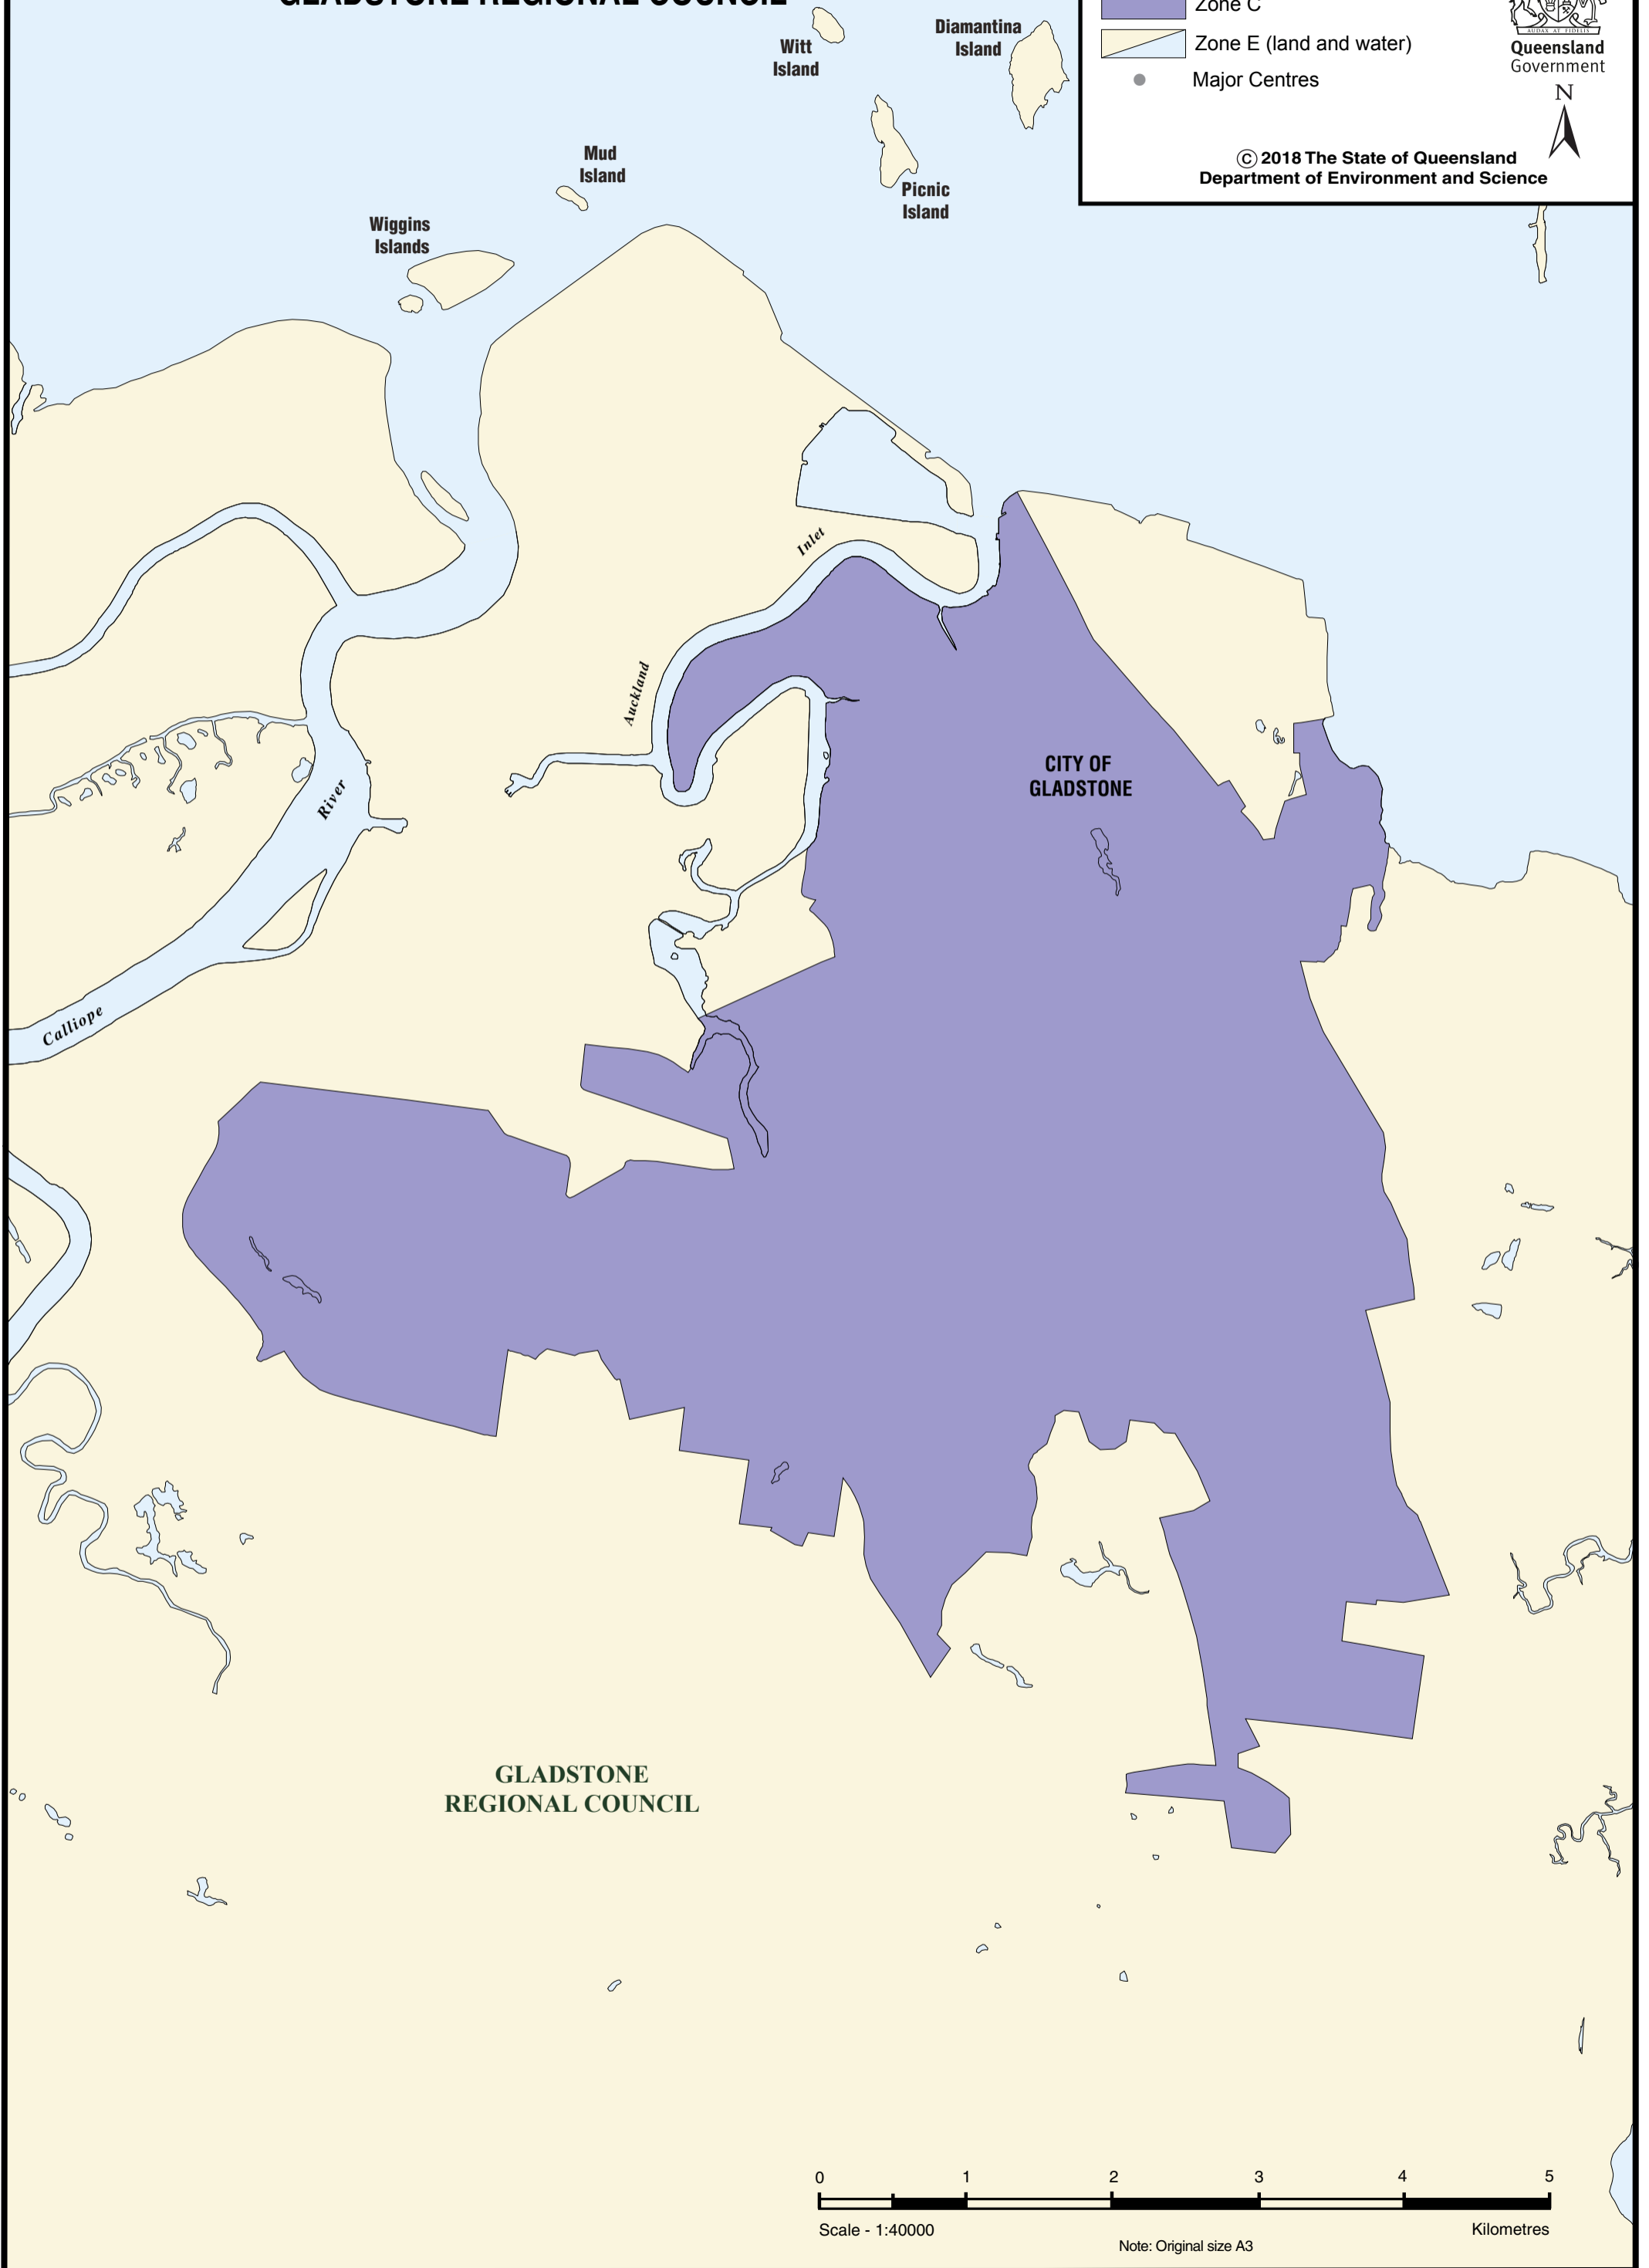

## Legend

- Zone C
- Zone E (land and water)
- Major Centres

Queensland  
Government

N

© 2018 The State of Queensland  
Department of Environment and Science

GLADSTONE  
REGIONAL COUNCIL

CITY OF  
GLADSTONE

Scale - 1:40000

Note: Original size A3

Kilometres