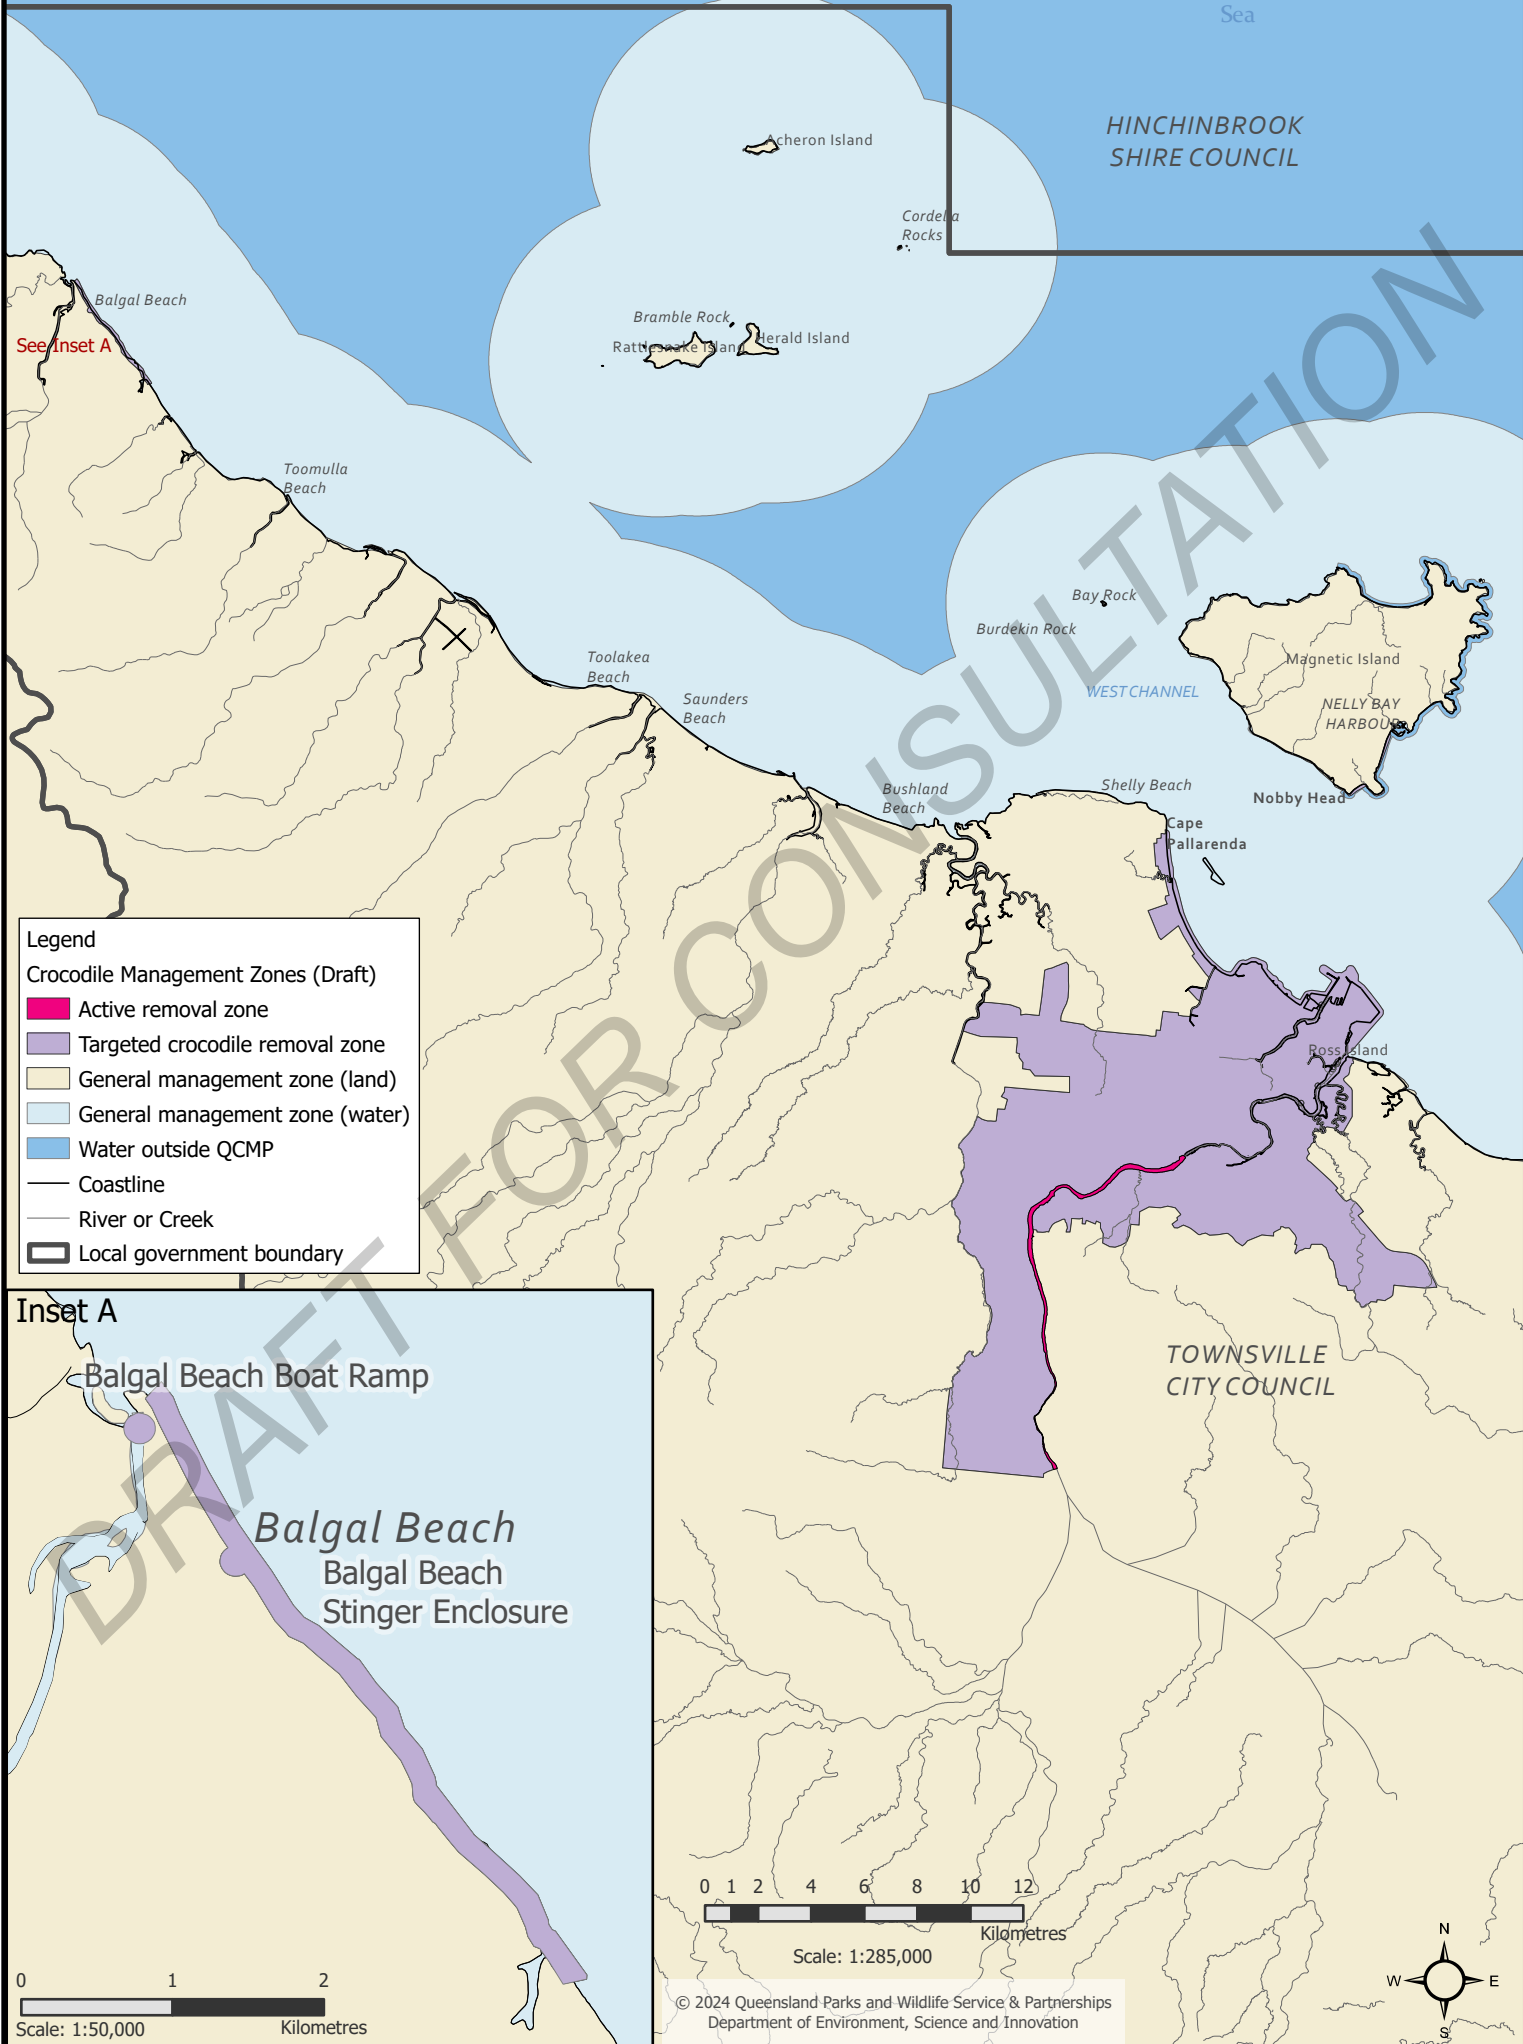

**CROCODILE MANAGEMENT ZONES
TOWNSVILLE CITY COUNCIL**

Coral
Sea

HINCHINBROOK
SHIRE COUNCIL

Legend

Crocodile Management Zones (Draft)

- Active removal zone
- Targeted crocodile removal zone
- General management zone (land)
- General management zone (water)
- Water outside QCMP
- Coastline
- River or Creek
- Local government boundary

Scale: 1:285,000

© 2024 Queensland Parks and Wildlife Service & Partnerships
Department of Environment, Science and Innovation