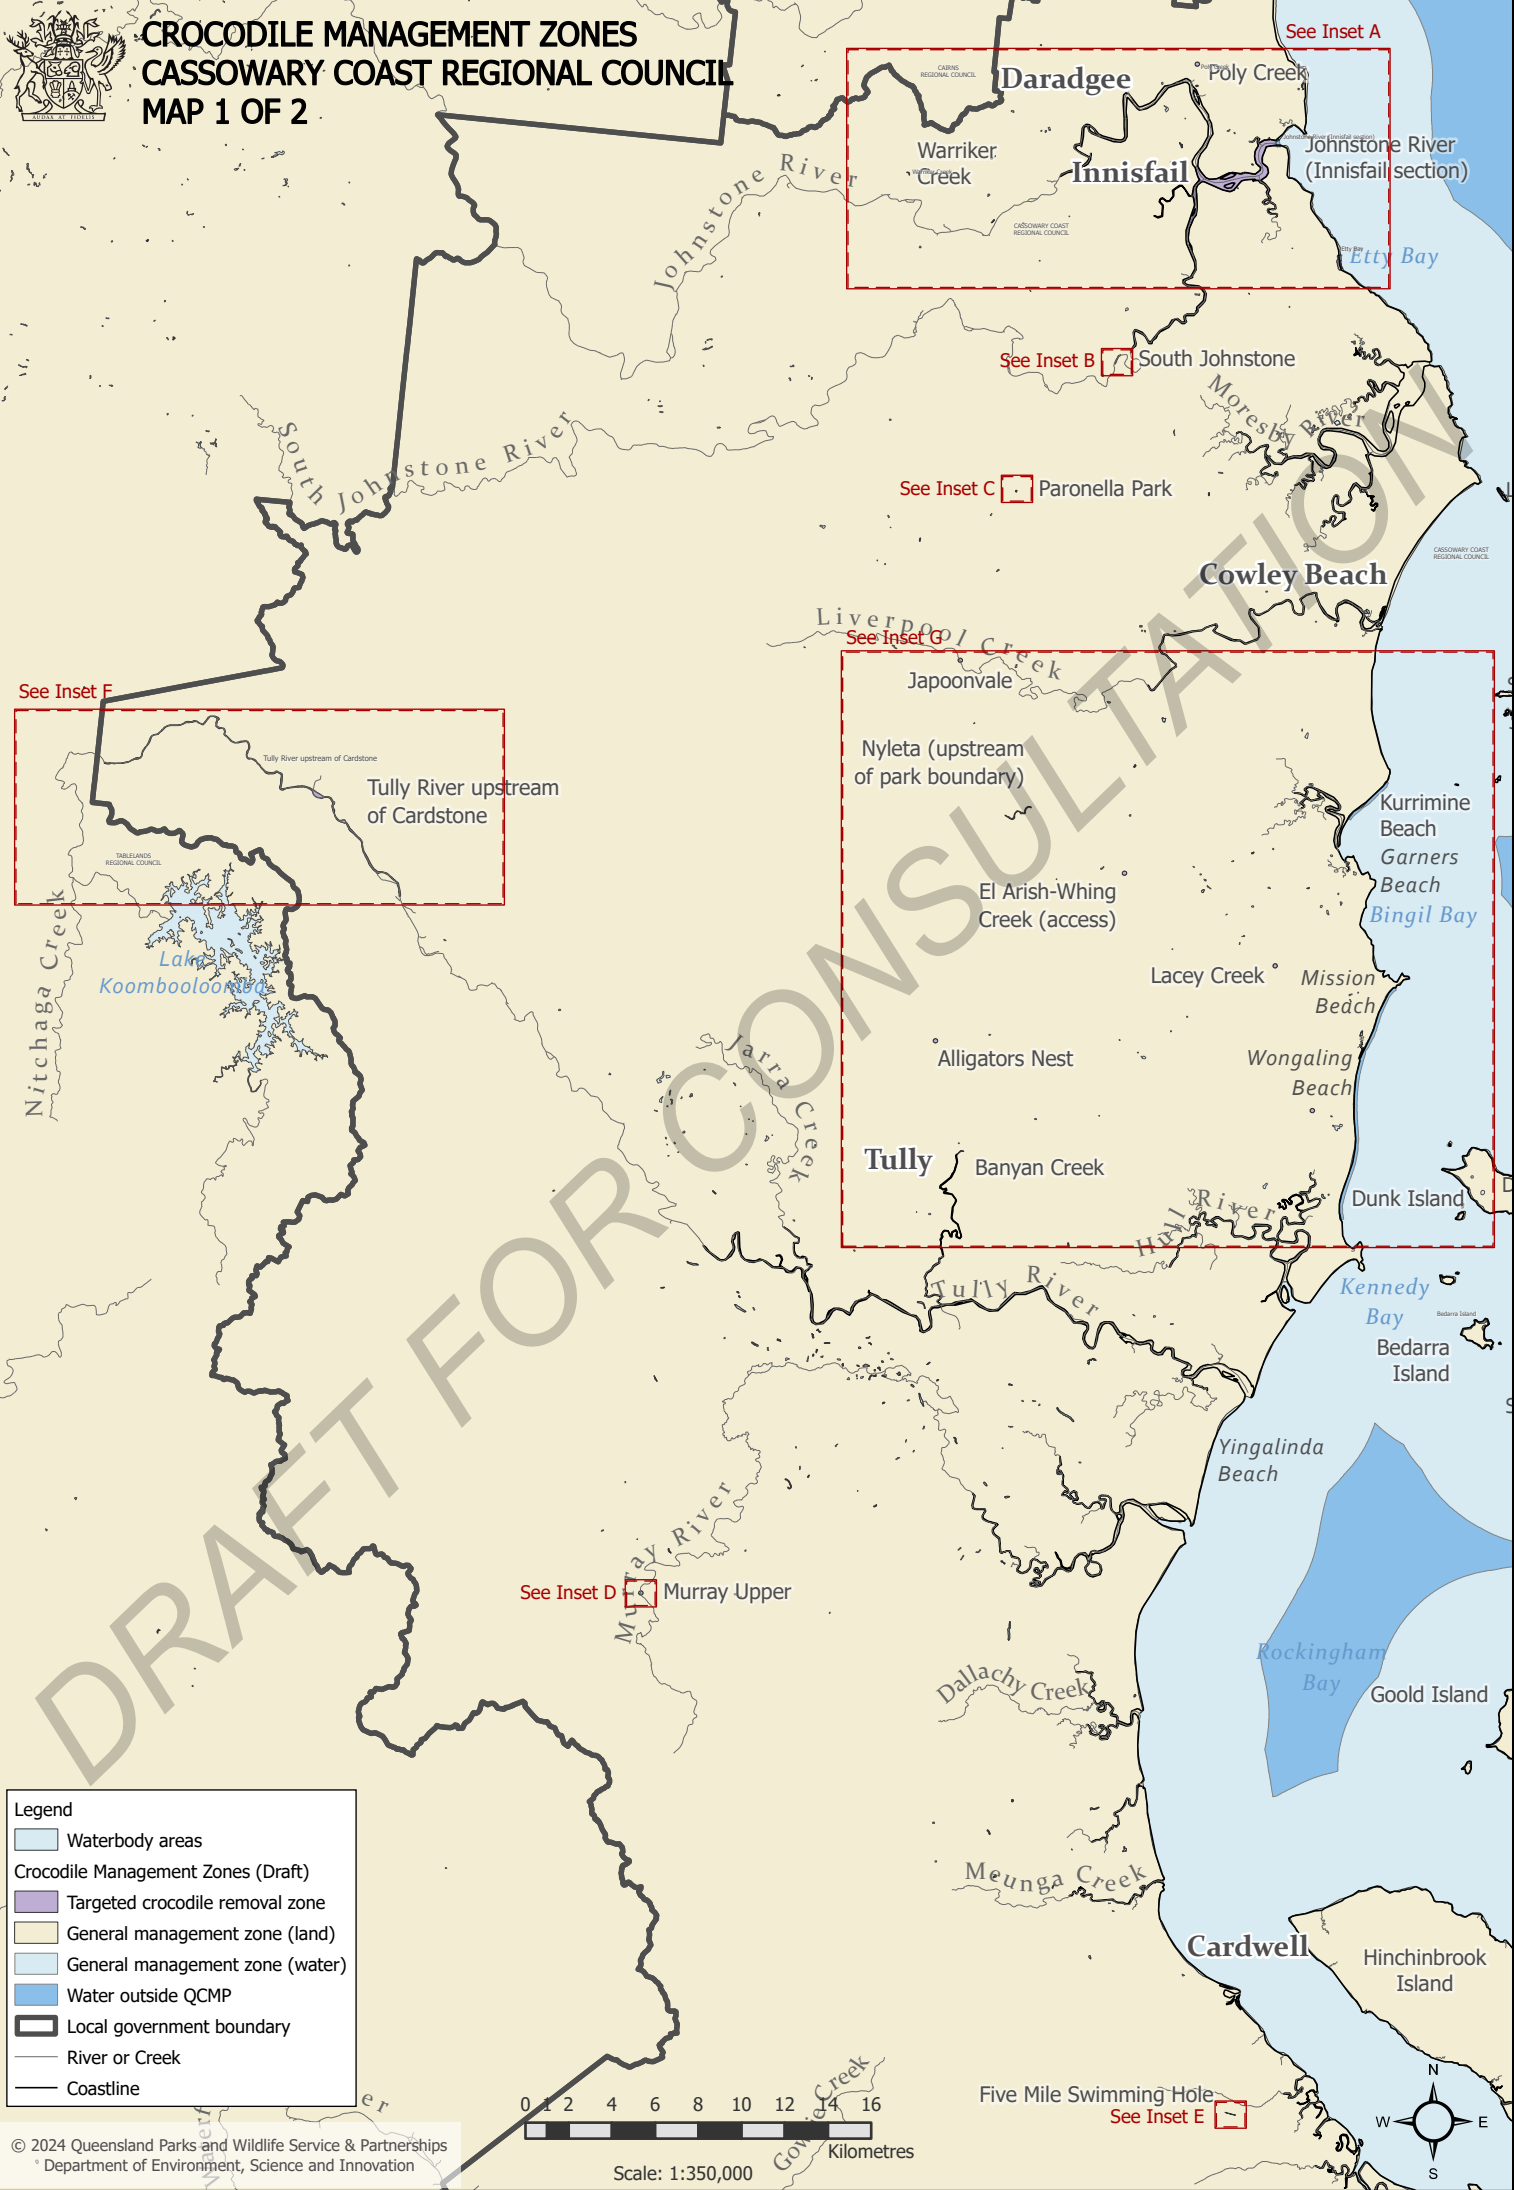

**CROCODILE MANAGEMENT ZONES  
CASSOWARY COAST REGIONAL COUNCIL  
MAP 1 OF 2**

See Inset F

See Inset B

See Inset C

See Inset G

See Inset D

See Inset E

- Legend**
- Waterbody areas
  - Crocodile Management Zones (Draft)**
  - Targeted crocodile removal zone
  - General management zone (land)
  - General management zone (water)
  - Water outside QCMP
  - Local government boundary
  - River or Creek
  - Coastline