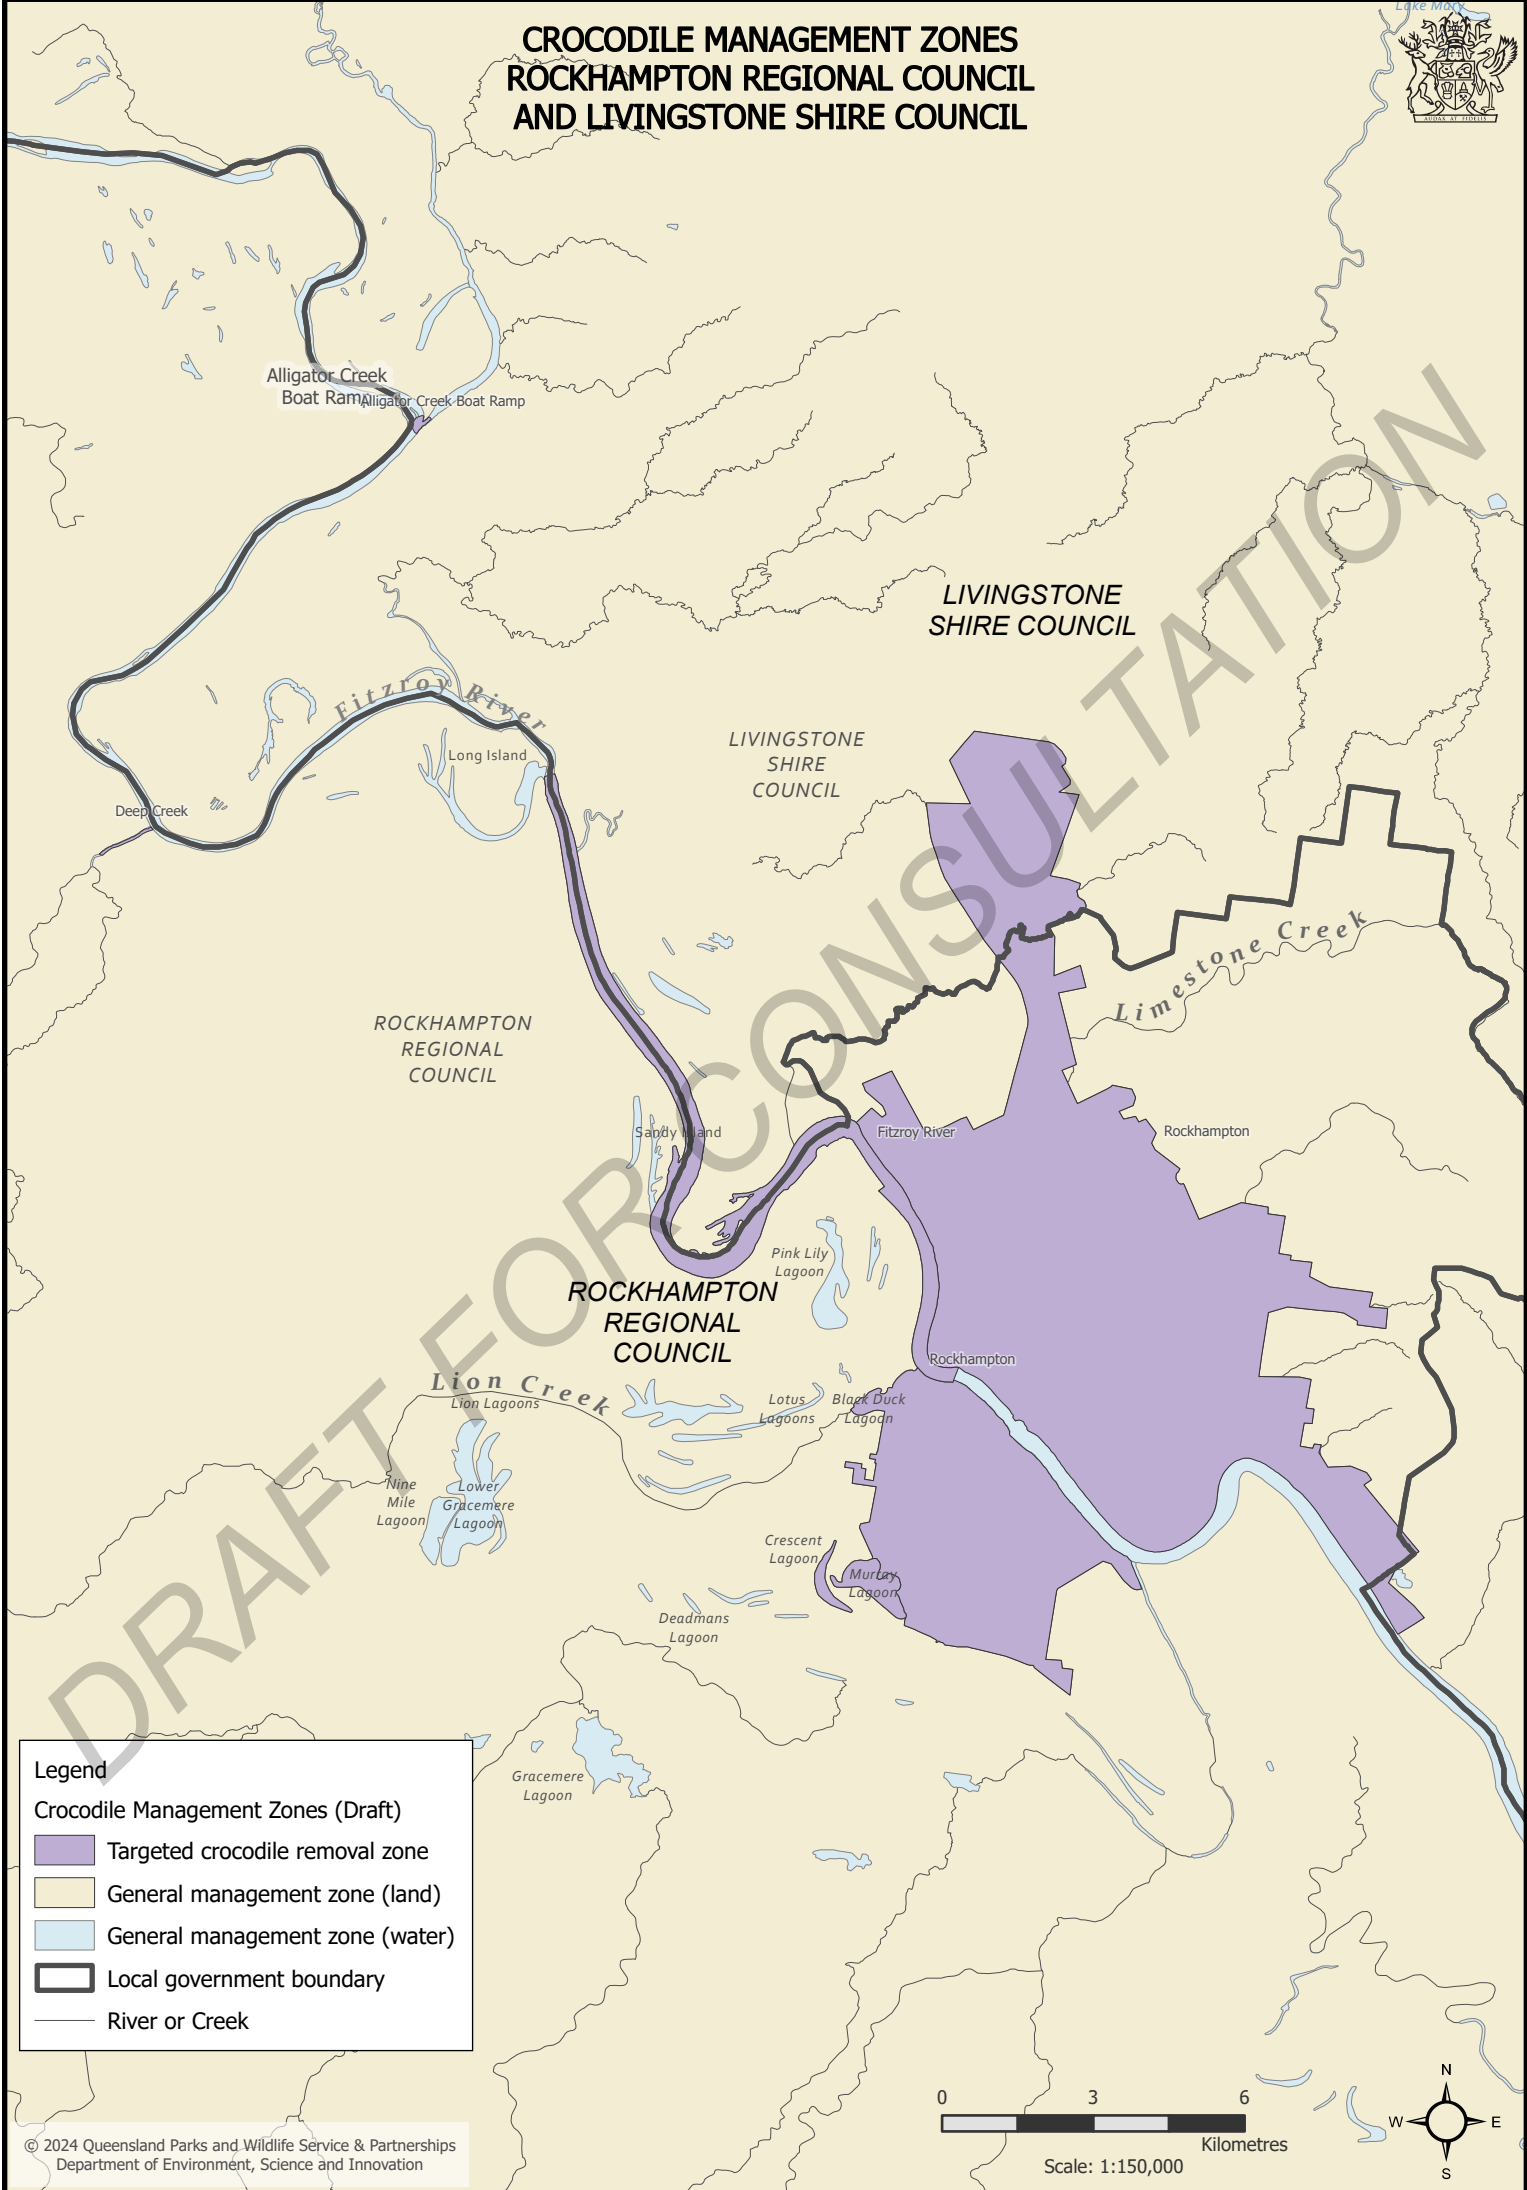

CROCODILE MANAGEMENT ZONES ROCKHAMPTON REGIONAL COUNCIL AND LIVINGSTONE SHIRE COUNCIL

Legend

Crocodile Management Zones (Draft)

- Targeted crocodile removal zone
- General management zone (land)
- General management zone (water)
- Local government boundary
- River or Creek