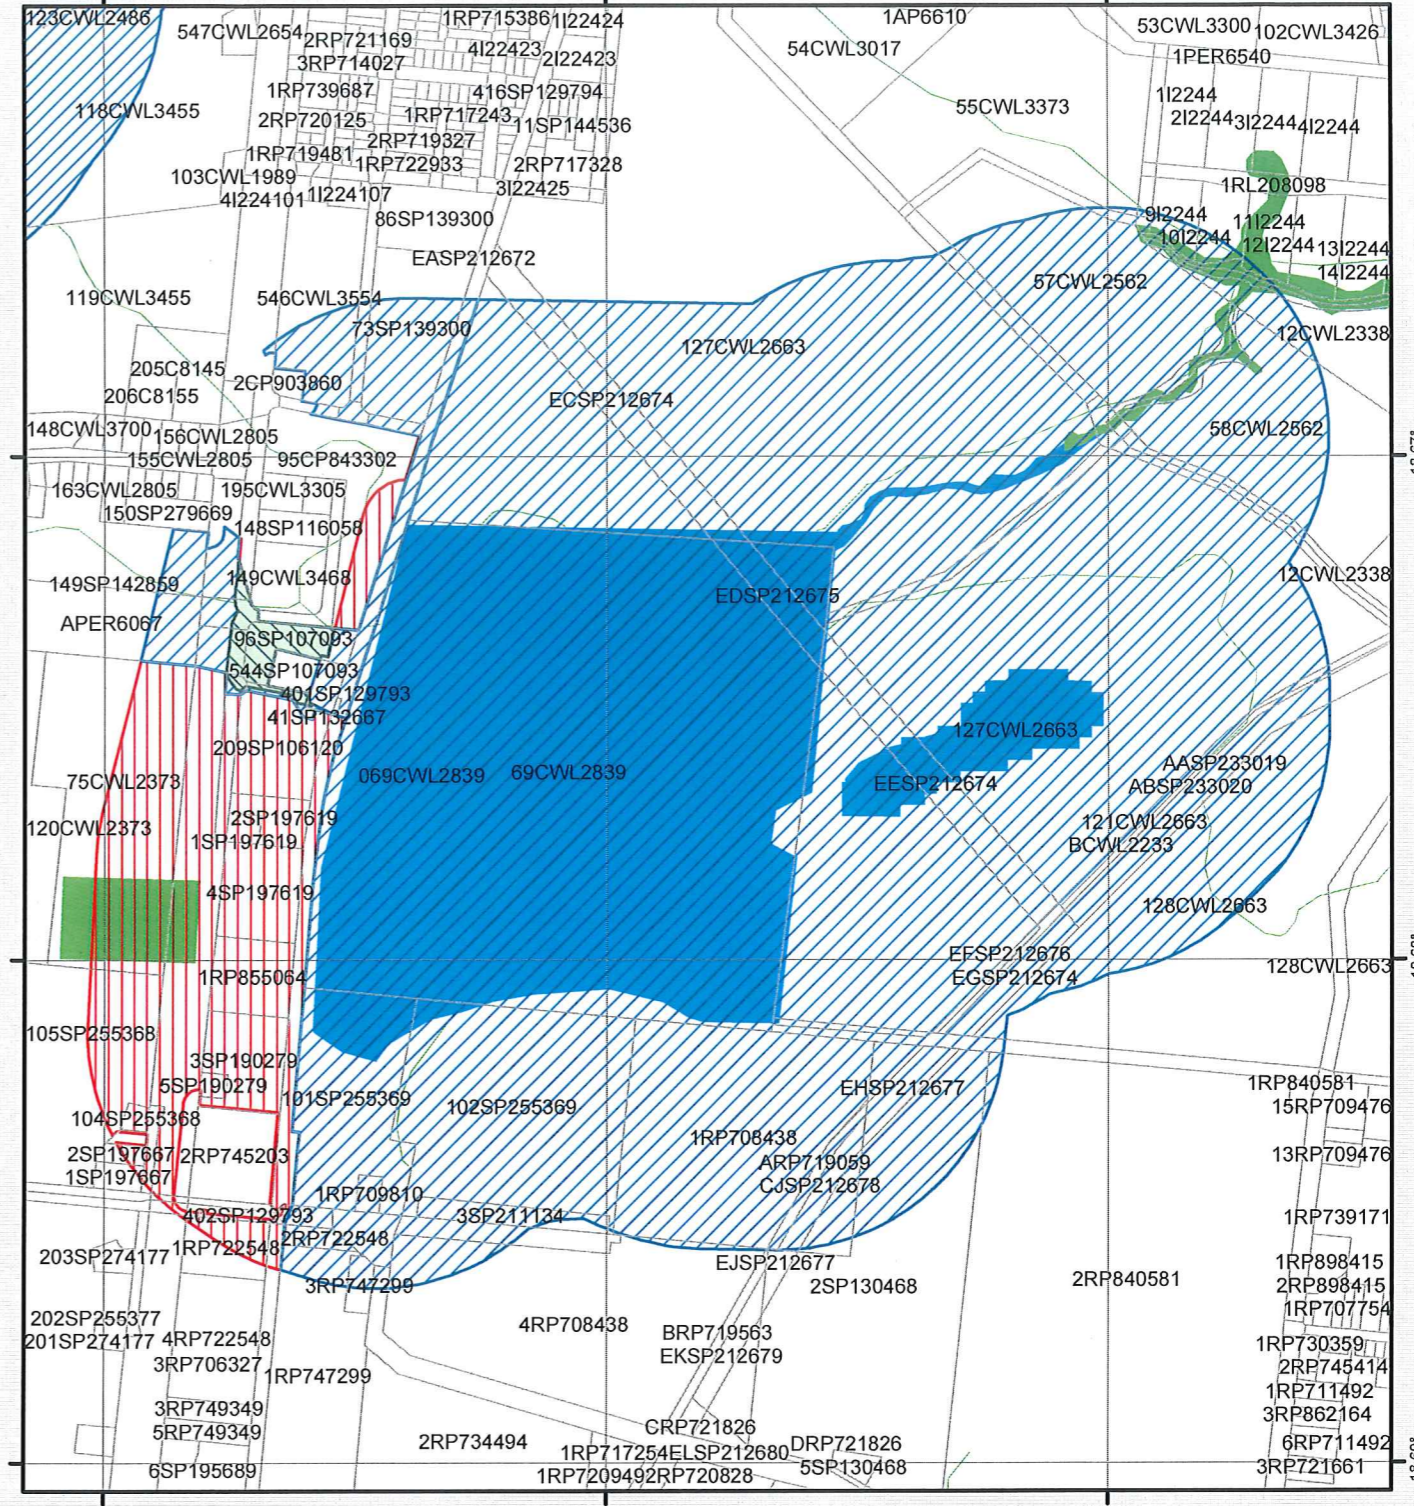

Current as at 1 September 2019

Amendment

Amendment of the Environmental Protection Wetlands at Orient Road, Blackrock, Qld

Map Amendment Register Request No. 123
 Map of Queensland Wetland Environmental Values Amendment No: NA
 Map of Great Barrier Reef Wetland Protection Areas Amendment No: WPA00048

NOTE:
 An amendment to the Map of Queensland Wetland Environmental Values amends a wetland shown on the Map of Great Barrier Reef Wetland Protection Areas

Legend

- Property Boundary
- Queensland Wetland Environmental Values**
- GBR wetland of high ecological significance
- Wetland of high ecological significance
- Wetland of general ecological significance
- Great Barrier Reef Wetland Protection Area**
- WPA00048- Amendment to the Map of Great Barrier Reef Wetland Protection Areas
- Add wetland protection area
- Remove wetland protection area

GBR- Great Barrier Reef
 HES- High ecological significance
 GES- General Ecological Significance

CERTIFICATION OF THE MAP OF QUEENSLAND WETLAND ENVIRONMENTAL VALUES OR THE MAP OF GREAT BARRIER REEF WETLAND PROTECTION AREAS

- a wetland or a wetland protection area on the 'Map of Great Barrier Reef wetland protection areas' amended under section 186 of the Environmental Protection Regulation 2019, or
- a wetland on the 'Map of Queensland wetland environmental values' amended section 19 of the Environmental Protection (Water and Wetland Biodiversity) Policy 2019