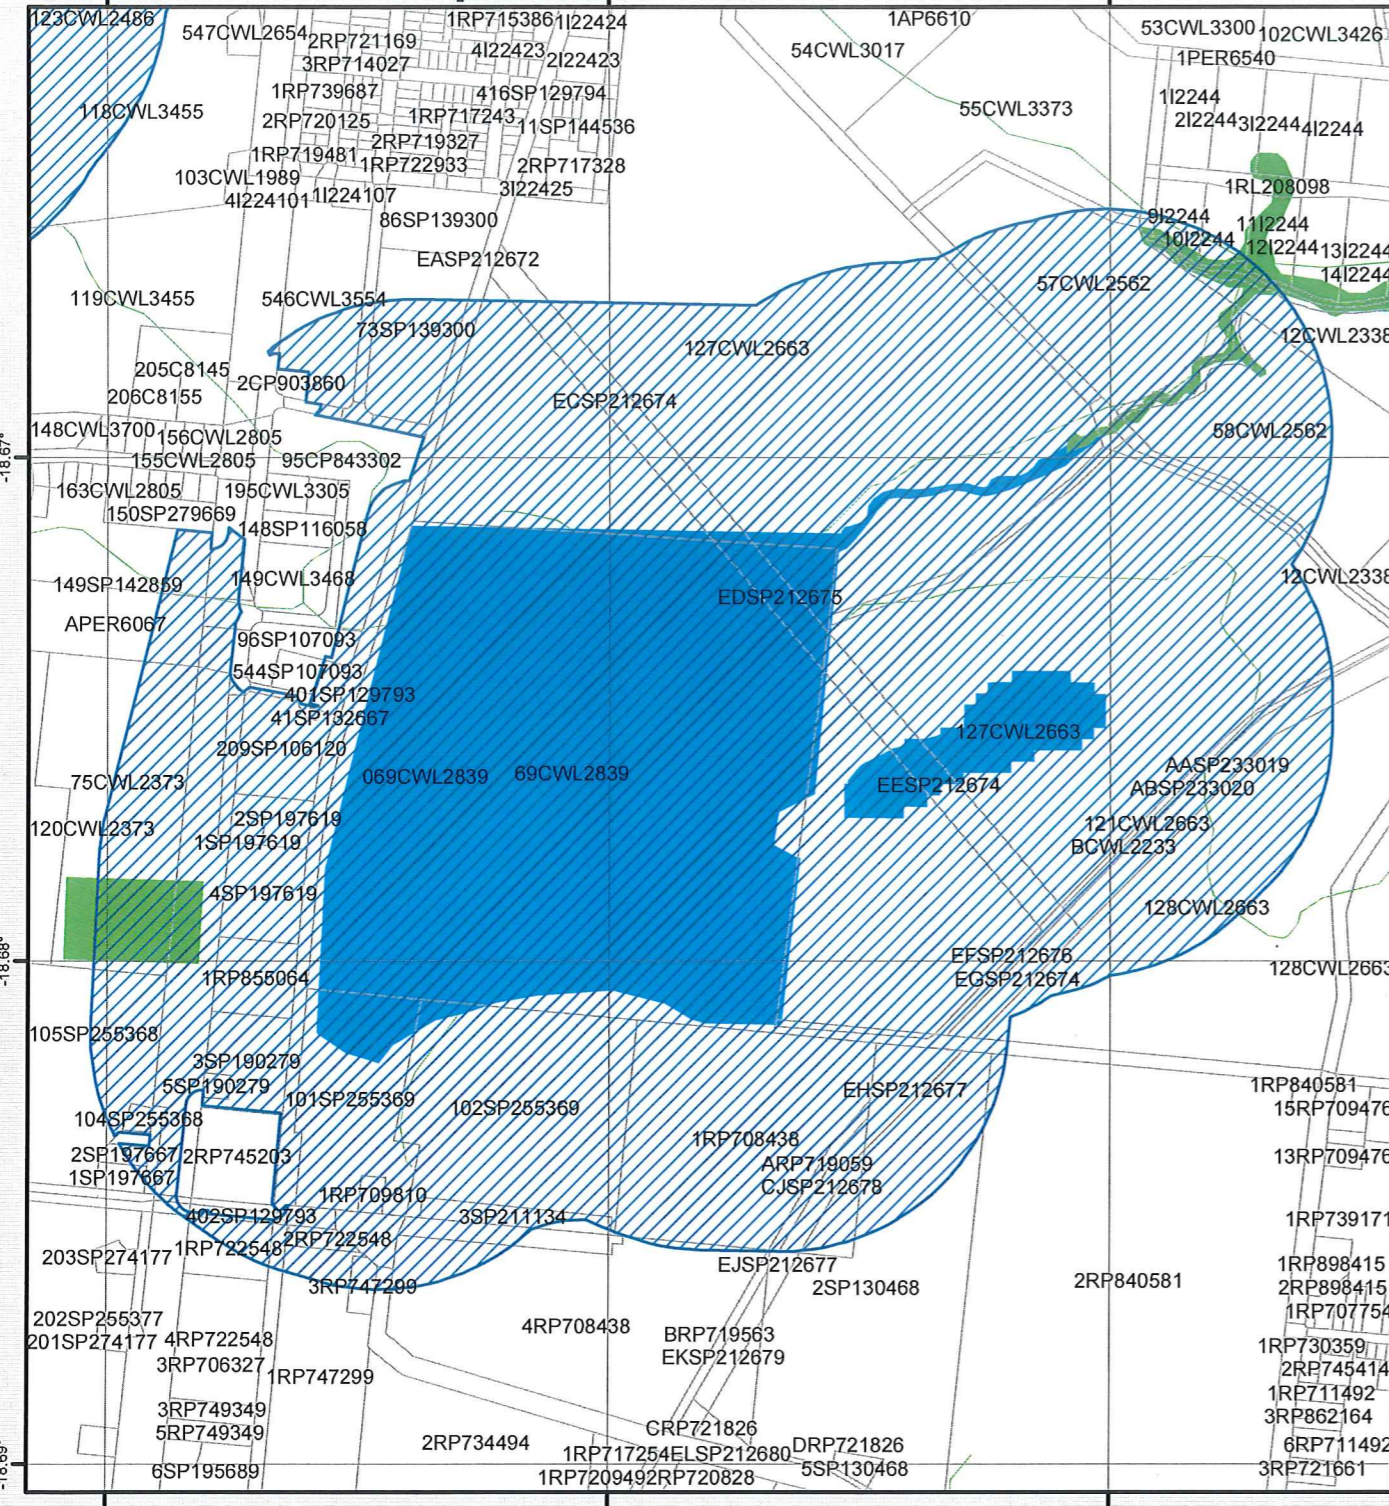

Current as at 1 September 2019

Amendment

Amendment of the Environmental Protection Wetlands at Orient Road, Blackrock, Qld

Map Amendment Register Request No. 123
 Map of Queensland Wetland Environmental Values Amendment No: NA
 Map of Great Barrier Reef Wetland Protection Areas Amendment No: WPA00048

NOTE:
 An amendment to the Map of Queensland Wetland Environmental Values amends a wetland shown on the Map of Great Barrier Reef Wetland Protection Areas

Legend

- Property Boundary
- Queensland Wetland Environmental Values**
- GBR wetland of high ecological significance
- Wetland of high ecological significance
- Wetland of general ecological significance
- Great Barrier Reef Wetland Protection Area**
- WPA00048- Amendment to the Map of Great Barrier Reef Wetland Protection Areas
- Add wetland protection area
- Remove wetland protection area

GBR- Great Barrier Reef
 HES- High ecological significance
 GES- General Ecological Significance

CERTIFICATION OF THE MAP OF QUEENSLAND WETLAND ENVIRONMENTAL VALUES OR THE MAP OF GREAT BARRIER REEF WETLAND PROTECTION AREAS

- a wetland or a wetland protection area on the 'Map of Great Barrier Reef wetland protection areas' amended under section 186 of the Environmental Protection Regulation 2019, or
- a wetland on the 'Map of Queensland wetland environmental values' amended section 19 of the Environmental Protection (Water and Wetland Biodiversity) Policy 2019